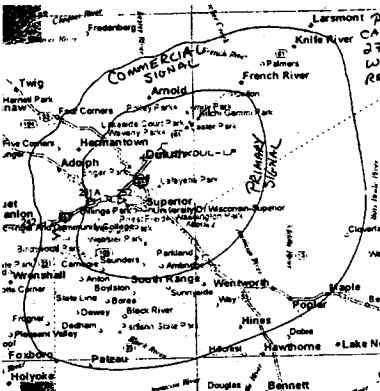

Jeff noted the KNLJ [25] translators in Missouri "promiscuously" translating the wrong stations; this could lead to some strange unIDs in the Midwest. The five stations K68EL Marshfield, K61GJ Aurora, K54FH Green Forest AR, K36DF Joplin, and KNJD-LP [19] Branson were all popping on & off translating KNLJ, a NBC station (presumably WEEK Peoria), a TBN (presumably K25BD Branson), and an unknown station with color bars. K64FO Fayetteville AR, on the other hand, was simply transmitting a dead carrier...

Here's a new logo airing on XEFB [2] Monterey. (Courtesy of Danny Ogleshorpe) When I first saw it, it was rotating and I thought the "OS" was a "50"! The 2 is intended to also be seen as a "D", making it read "Canal Dos". I'll be honest, Danny had to point it out to be before I saw what they were doing...

Bill Hepburn has added Caribbean and Bermuda TV station lists to his excellent website. Check out <http://members.home.net/tvdx1/xxx/tv-car.htm> . Bill's main site is at <http://members.home.net/tvdx1/index.html> , and is loaded with valuable information!

John sent more information on KDUL-LP [12] Duluth. The new UPN affiliate was planning an airdate of 1 June. The schedule is that of a general independent; there's also some America One programming listed. Whether it'll reproduce or not I don't know, but here's KDUL's coverage map: