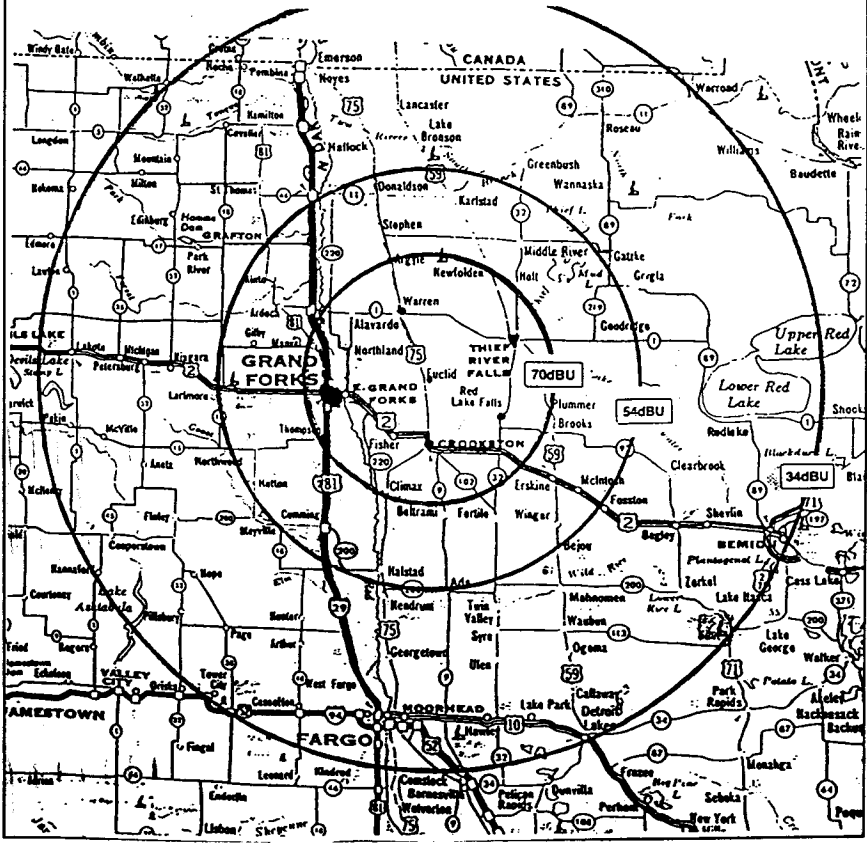

Vhf-Uhf DIGEST

The Official Publication of the Worldwide TV-FM DX Association

AUGUST 2000

KSNR FM 100.3

THIEF RIVER FALLS - GRAND FORKS - CROOKSTON
— 100,000 WATTS —

Pure Gold

COVERAGE MAP
FCC CONTOURS

WORLDWIDE TV-FM DX ASSOCIATION
PO BOX 501 - SOMERSVILLE, CT 06072

OPINIONS EXPRESSED IN THIS PUBLICATION ARE THOSE OF THE INDIVIDUAL CONTRIBUTORS AND DO NOT NECESSARILY REFLECT THE VIEWS OF THE PUBLISHER OR BOARD OF DIRECTORS. WE RESERVE THE RIGHT TO EDIT MATERIAL TO MEET PUBLISHING STANDARDS. UNLESS PREVIOUSLY AGREED UPON IN WRITING, ALL MATERIAL SUBMITTED FOR PUBLICATION IN THE WF-UHF DIGEST BECOMES THE PROPERTY OF W.T.F.D.A.

REPRODUCTION OF MATERIAL FROM THE WF-UHF DIGEST WITHOUT PERMISSION OF W.T.F.D.A. IS PROHIBITED. INDIVIDUALS AND OTHER ORGANIZATIONS ARE GRANTED SUCH PERMISSION PROVIDING PROPER CREDIT IS GIVEN TO THE SOURCE.

ANNUAL DUES: $24/year: U.S. addresses
$26/year* to Canada
$38/year* for airmail service to all other
U.S. funds) countries. (*Payable in U.S. funds)

first class mail

11/2000
BILL NOLMAN
11 HIDDEN OAK DR
FARMINGTON CT 06032

06032-2735 06