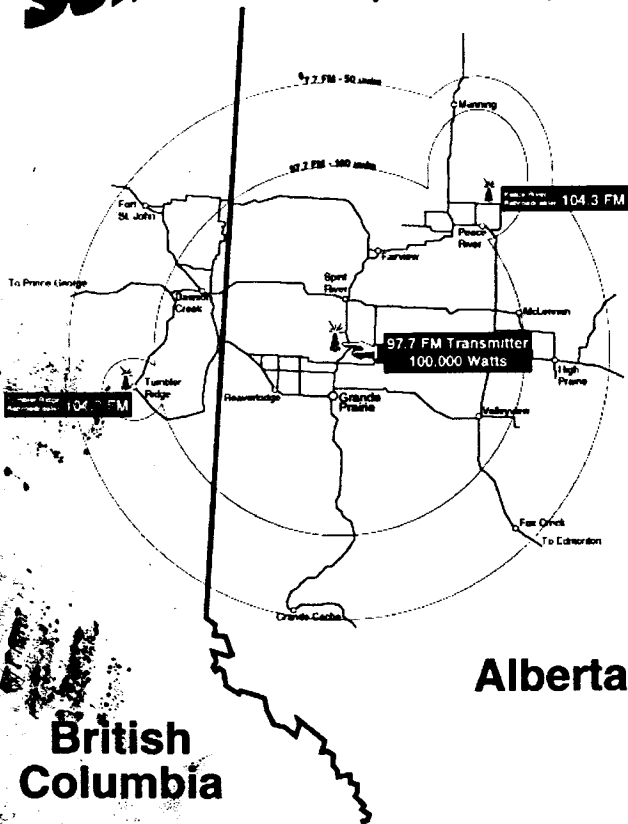

Vhf-Uhf DIGEST

The Official Publication of the Worldwide TV-FM DX Association

OCTOBER 2000

97.7 SUN FM FM Coverage Map

Population 150,500

WORLDWIDE TV-FM DX ASSOCIATION
PO BOX 501 · SOMERSVILLE, CT 06072

OPINIONS EXPRESSED IN THIS PUBLICATION ARE THOSE OF THE INDIVIDUAL CONTRIBUTORS AND DO NOT NECESSARILY REFLECT THE VIEWS OF THE PUBLISHER OR BOARD OF DIRECTORS. WE RESERVE THE RIGHT TO EDIT MATERIAL TO MEET PUBLISHING STANDARDS. UNLESS PREVIOUSLY AGREED UPON IN WRITING, ALL MATERIAL SUBMITTED FOR PUBLICATION IN THE WF-UHF DIGEST BECOMES THE PROPERTY OF W.T.F.D.A.