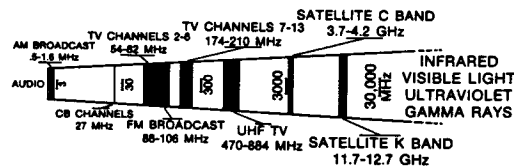

SATELLITE NEWS

GEORGE W JENSEN
4604 ANNTANA AVE
BALTIMORE MD 21206-4220

Another list of changes and additions.
Satcom 4
XPDR 12 - change ZDTV to TechTV
Galaxy 1
XODR 6 - change the Nashville Network to The National Network
Satcom C3
MPEG on transponder 1 - delete Boyz and Girlz Chennals they have been replaced fy feeds
4DYV XPDR 582 is color bars only - no longer Discovery Eye On People
Telstar 7 -
Delete - XPDR 24 - XXXcite VC2
Galaxy 5 - XPDR 13 - returns to CNBC
18 - The Nashville Network - now the National Network
Satmex 5 -
811 - Canal Legislativo - delete
812 - Lavender Screen - has been a frozen face - now???
Solidaridad 1 Is Now OUT OF SERVICE
some of the services that were here have migrated to Telstar 7
MPEG 2
GE AMERICOM 1
XPDR 4 - is digital
18- is gigital
400 - Fox Sports New York
401 - Fox Sports Bay Area
402 - Madison Square Garden
403 - Fox Sports Ohio
404 - Fox Sports Chicago
405 - Fox Sports New England (or North East)
406 - FOX Sports Florida
756 - feeds
GE Americom 4
add- XPDR 16 - digital
Telstar 6 -
6 - Watner Brothers Feeds
8 - delete Warner Brothers Feeds
Galaxy 11
800 instead of 801 - B E T Jazz Channel
801 instead of 802- B E T International
Telstar 402 -
3 - add EXXXcite VC2
6 - VTV4 - Hanoi, Vietnam here instead of MPEG Telstar 4'
That's all for thismonth - Hope to have a large listing of MPEG2 channels in a few months - or sooner
"73"s

George
10-14-00

NORTHERN FM DX

Keith McGinnis
383 Shirley St. #2 Winthrop MA 02152
longwave@bellatlantic.net
617-846-5760 deadline 5th of each month

Not too many people reporting this month (just myself and Saul).
Has it really been that quiet for everyone since last month?
Here's hoping next month's report is larger.

Saul Chernos, 57 Berkeley St. Toronto ON M5A 2W5 (416) 364-0725
(schernos@torfree.net)

underlined are new

Sept 14 Tropo (Toronto-Snowball)

0012	<u>WEGW</u>	107.5 Wheeling	WV "Eagle 107.5" rp
0026	<u>WSIP</u>	98.9 Paintsville	KY "New Country 98-9... WSIP" k
0030	<u>WPDJ</u>	104.9 Clarksburg	WV "Classic Country Hits Radio 104.9"

Sept 18 Tropo (Toronto-Scarborough Bluffs)

1930	WEGW	107.5 Wheeling	WV
2014	WGSU	89.3 Genesee	NY p

October 3 Tropo (Toronto-Snowball)

0831	WQBX	104.9 Alma	MI rp "Q 105"
0844	WBCM	93.5 Boyne City	MI WTCM ID k
0847	WBCT	93.7 Grand Rapids	MI "B93" k
0848	WWDJ	92.1 St John's	MI "Edge"
0855	WGDN	103.1 Gladwin	MI "103 Country" k
0901	WKLZ	98.9 Petoskey	MI
0903	WKJF	92.9 Cadillac	MI
0915	WKQZ	93.3 Midland	MI "KQZ"
0923	WYLZ	100.9 Pinconning	MI
0927	WXIK	94.1 Jackson	MI "Kicks 94.1" k w/CBL
0930	WMRI	106.9 Marion	IN r CNN Radio News
0950	WMRN	106.9 Marion	OH "Buckeye Country" k
1000	WBNI	89.1 Fort Wayne	IN NPR
1003	WPPD	105.7 Grand Rapids	MI "Easy 105.7 is WOOD.WOOD 105.7"
1006	WCEN	94.5 Mt. Pleasant	MI "The Moose" k
1007	CBON21	104.9 Gogama	ON FF Radio Canada
1011	WOWE	98.9 Vassar	MI
1012	WTGV	97.7 Sandusky	MI
1023	WJIM	97.5 Lansing	MI "Oldies 97.5"
1028	WMUS	106.9 Muskegon	MI "107-MUS" k
1043	WUPS	98.5 Houghton	MI "UPS"
1053	WBYP	98.9 Van Wert	OH "98-9 The Bear"
1059	CHYR	96.7 Leamington	ON k
1100	WGLE	90.7 Lima	OH