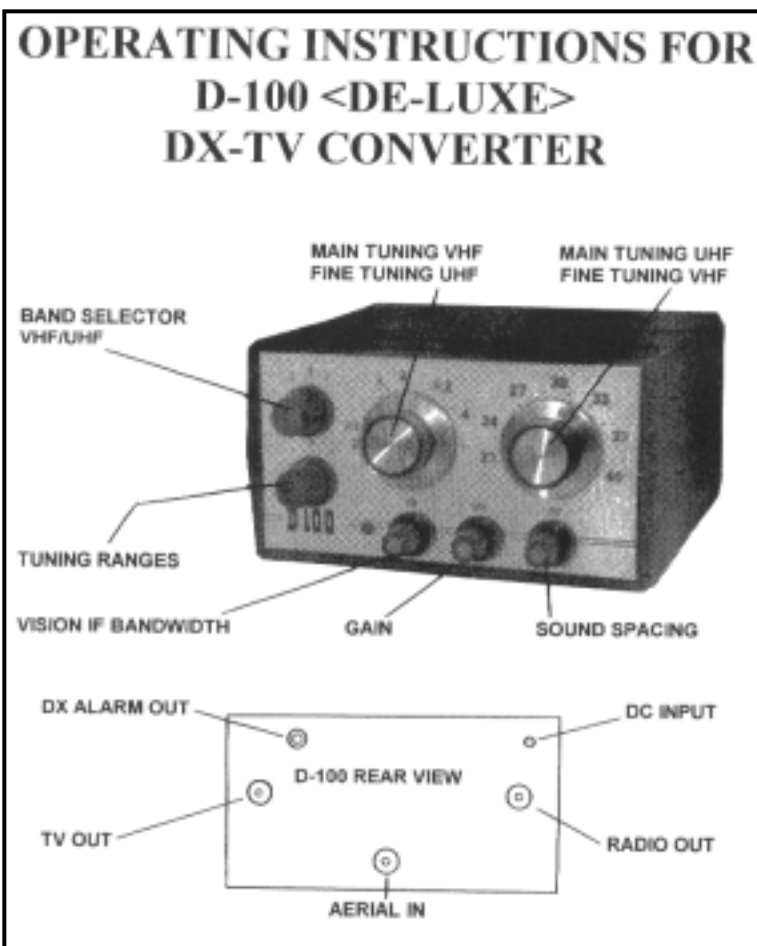

You will have to send/email Garry your full address with zip code and any security number Western Union gives you. Garry cannot draw the money or mail the unit without this info. If you want you can mail the info to P.O. Box 501 and we'll email it to Garry when we receive it.

Garry will recalibrate the dials and modify the instructions in his users manual for use in North America.

Garry's email address is garrysmith@dx-tv.fsnet.co.uk

We hope these changes will make it easier for the people who want one to get one. Who knows what we'll be watching on channel E2 or R1 in the upcoming months!

Note: the D100 will tune channels E2, R1 and all US Channels from A2 through A65. Reception of weak signals on all VHF channels will easily beat that of most televisions and UHF reception will equal or surpass that of most televisions. The unit is extremely selective and sensitive. Tuning is extremely smooth. All channels can be fine-tuned. Gain and bandwidth are adjustable to suit your own reception conditions. Unit requires an external AC adapter available from Radio Shack (P/N 273-1662A) and two F to PAL adapters also available at Radio Shack.