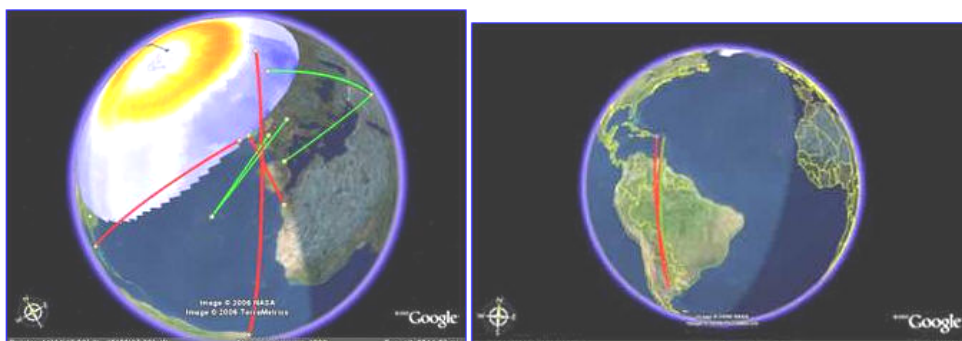

Step One: Download Google Earth: <http://earth.google.com/> and <http://earth.google.com/download-earth.html>

Step Two: Live DX Path Plots