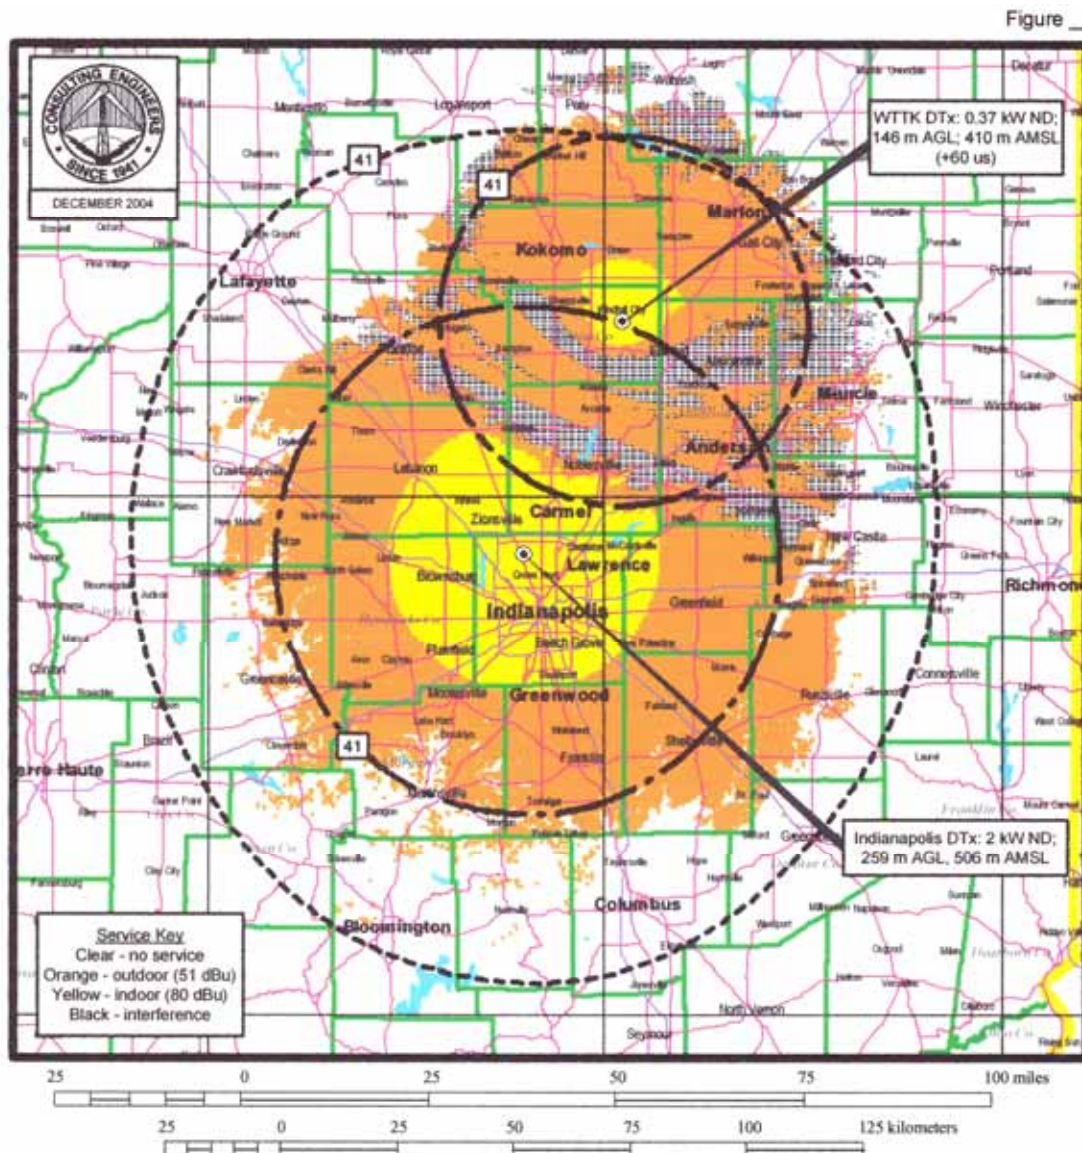

## 68 PAGES!

PREDICTED COVERAGE FOR PROPOSED DTx SYSTEM  
(6 dB Front-to-Back For Outdoor Antennas)

KOKOMO/INDIANAPOLIS, INDIANA  
CHANNEL 54

**SKIP GOES CRAZY!**  
MULTIPLE TWO HOP FM LOGGINGS!  
MUF HITS THE CEILING WITH Es ON  
HIGH BAND TELEVISION, 2 METERS AND  
WEATHERADIO! AND THERE'S **AUDIO!!**