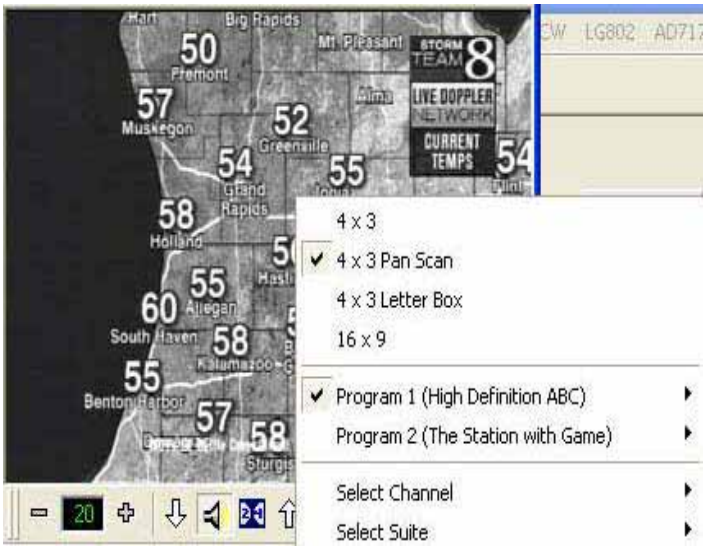

WOI-DT-59 Des Moines, IA  
 179 mi Tr seen 9/10/05  
 @1030 CT

- Program 1 (KETV-DT)
- ✓ Program 2 (KETV-DT)

KETV-DT-20 Omaha, NE  
 286 mi Tr seen 9/21/05  
 @0820 CT  
*"color problems w/WinTV-D"*

- 4 x 3
- ✓ 4 x 3 Pan Scan
- 4 x 3 Letter Box
- 16 x 9
- Program 1 (High Definition ABC) ▶
- Program 2 (The Station with Game) ▶
- Select Channel ▶
- Select Suite ▶