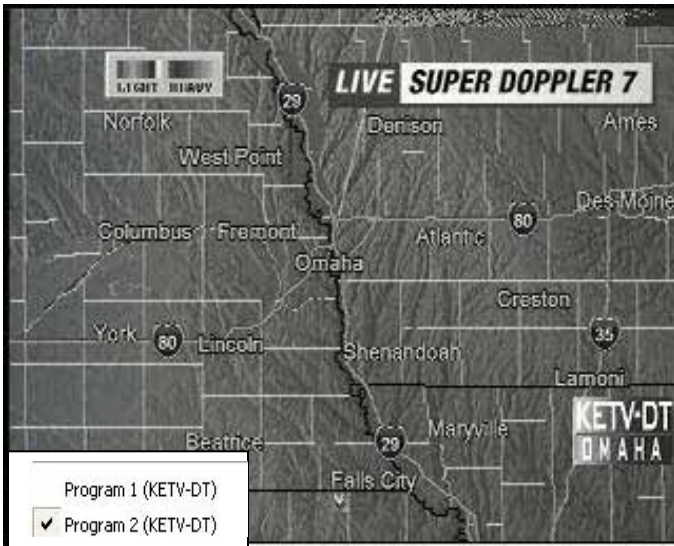

WOI-DT-59 Des Moines, IA  
 179 mi Tr seen 9/10/05  
 @1030 CT

- Program 1 (KETV-DT)
- ✓ Program 2 (KETV-DT)

KETV-DT-20 Omaha, NE  
 286 mi Tr seen 9/21/05  
 @0820 CT  
*"color problems w/WinTV-D"*

- 4 x 3
- ✓ 4 x 3 Pan Scan
- 4 x 3 Letter Box
- 16 x 9
- Program 1 (High Definition ABC) ▶
- Program 2 (The Station with Game) ▶
- Select Channel ▶
- Select Suite ▶