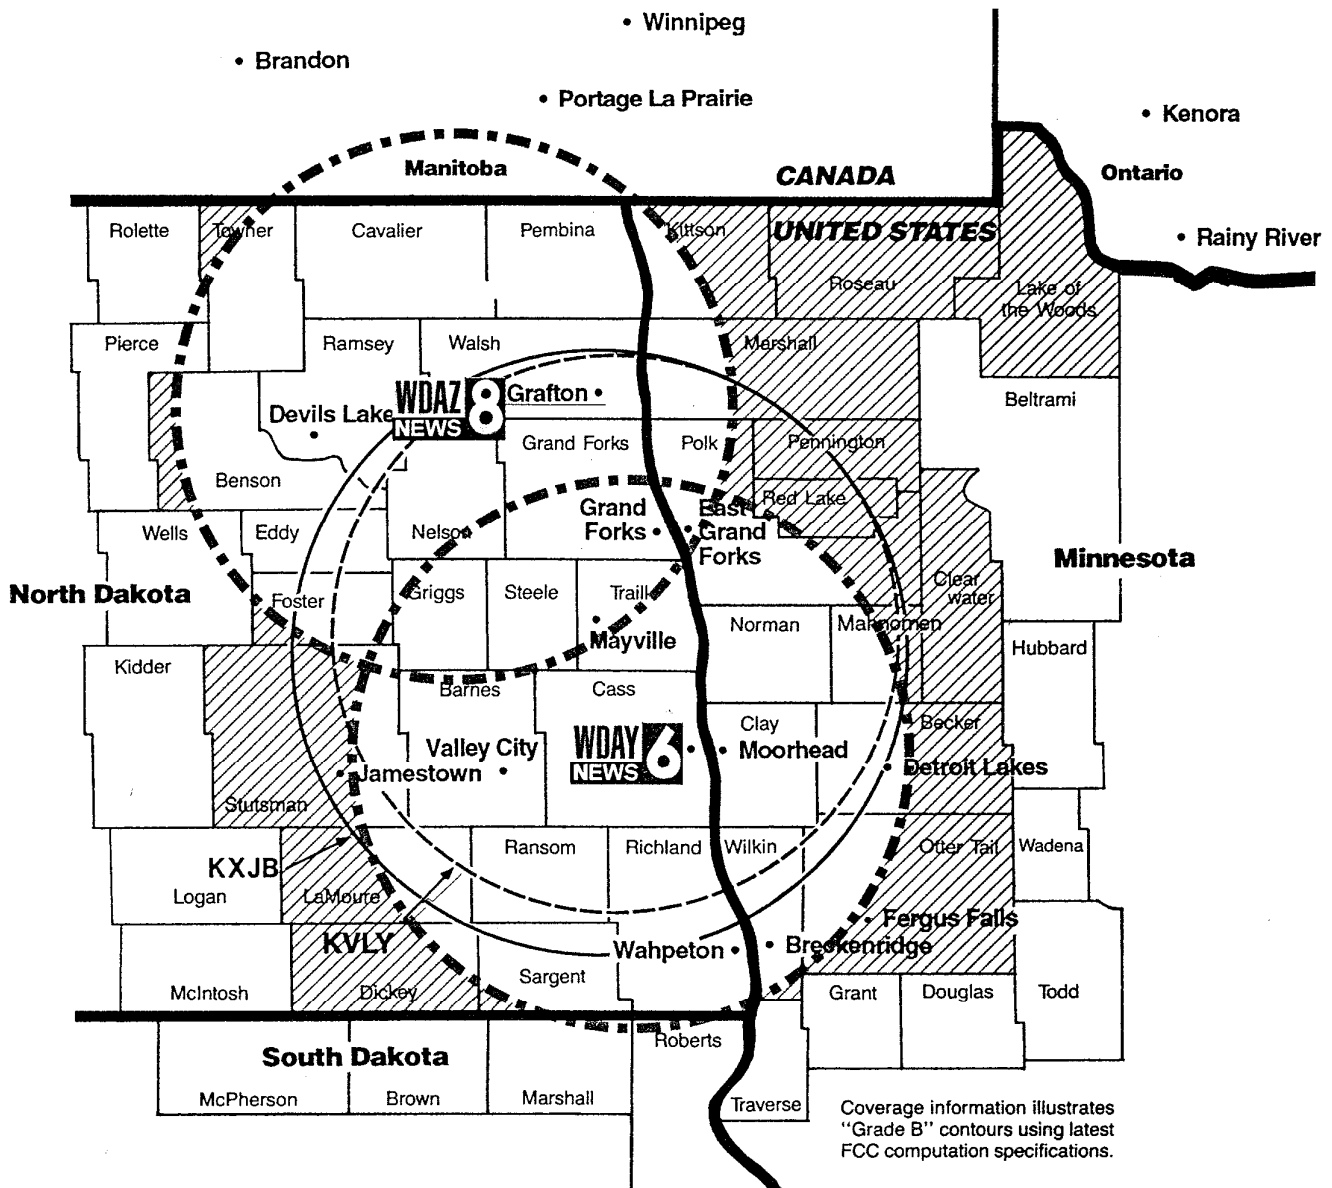

Coverage information illustrates "Grade B" contours using latest FCC computation specifications.

Box 2466
FARGO, ND 58108-2466
PHONE: 701-237-6500
FAX: 701-241-5368
EMAIL: WDAYSales@forum.com

PO Box 12639
GRAND FORKS, ND 58208-2639
PHONE: 701-775-2511
FAX: 701-746-8565
EMAIL: sales@wdaz.com