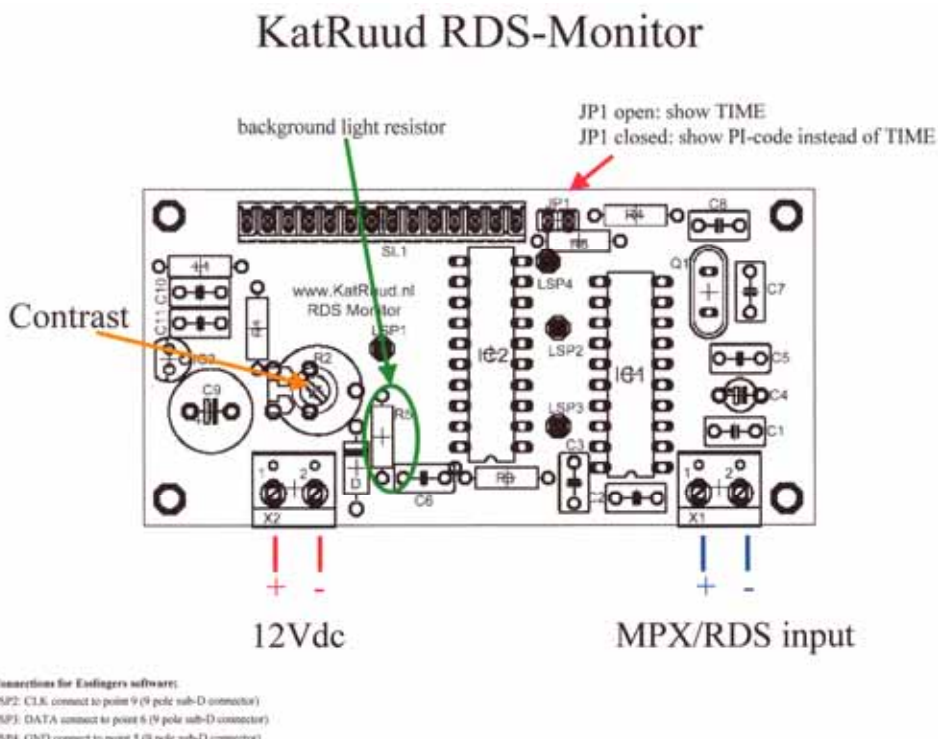

The decoder arrived in a small, sealed plastic bag. The instruction sheet above was included. I had an old 12vdc wall wart laying around so I cut off the original connector and checked the two leads with a voltmeter to determine which one was (+) and connected it to the screw terminals provided. Then I took some junk cable, clipped off one end, keeping the RCA connector on the other end, and connected the center conductor to (+). That was it!