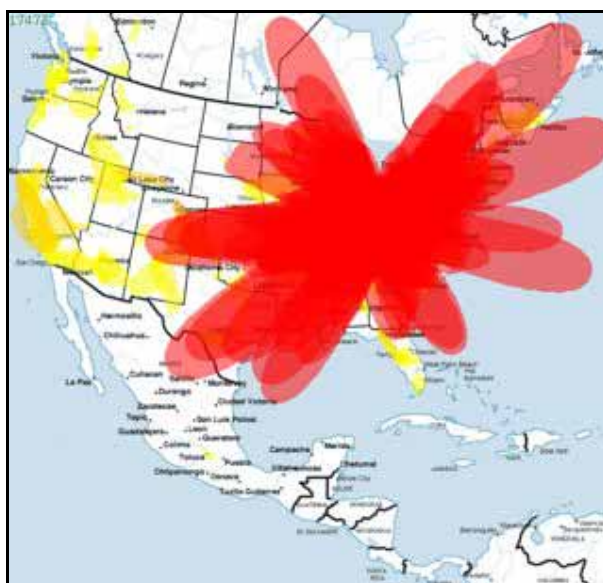

On the 2 meters (144 MHz), June 2008 was fun, indeed. Midday June 4th brought a nice E_s opening into Canada, with two very loud signals from around Toronto, and one not-so-loud signal from metro-Montreal. VE2JWH was both new grid (FN35), and my first contact with Québec on 2 meters. The “mountainlake” APRS map during the half-hour opening was simply a mess:

How did we ever live without such a powerful tool?

Another 144 MHz E_s opening came on the morning of the 13th (UTC) with K0KE/DM79 in for about 60 seconds, up to S9. When his card came in, it confirmed my 100th grid on 2m, making me eligible for 144 MHz VUCC, something I have been working toward for over three years.

I added a few more new grids (most fairly close in) during the moderate tropo opening of the VHF contest. On the morning of the 15th (UTC) I worked the huge contest station of KBOHH/EM06 at 562 miles. That far surpassed my second-best 2m contact of the contest that only went as far as Kansas City.

Loggings

Bill Smith, W1OW, 56 Locust St., Douglas, MA 01516 FN42

June 2, 2008: Mediocre opening to the South.

June 4, 2008: Fair opening to the Midwest with very short skip. Worked:

2254	VA3WLD	FN03	2308	VA3DX	FN03
2300	KC8AMH	EN83	2325	K3TLP	EN91
2307	WD8OST	EN76	2320	AK8A	EN62
2307	VA3TO	FN03	2329	N3MLX/m	EN92

June 5, 2008: Some short skip, and the first double-hop of the Season.

0032	KE0VI	DM78	0145	W7AQK	DM42
0055	N6EQ	DM13	0153	N7KD	DM08
0108	WA7NB	DM42			

June 8, 2008: Good opening to the Caribbean. Finally worked FJ5DX (French Guyana) **FK87** at 2338 for country # 93. Usual regulars plus VP2MDD heard.

June 11, 2008: More Caribbean/Central America. Worked HK3JRL/**FJ24** at 2250 and HP1AVS/**FJ08** at 1931.

June 14, 2008: First day of the Contest – a total bust.