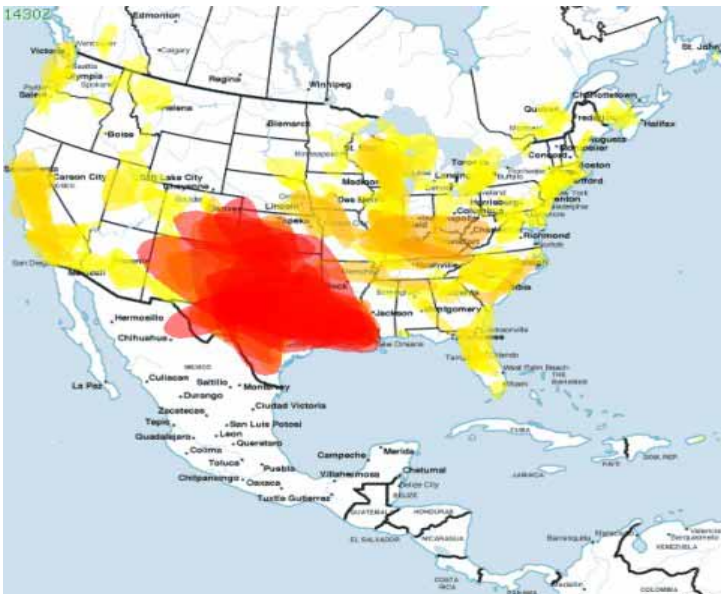

KKTV-DT-10 Colorado Springs, CO  
109 mi Tr seen 6/2/08

And here's what the VHF Propagation Map looked like at the time. Red means strong tropo. A very rare situation indeed! Website: <http://www.mountainlake.k12.mn.us/ham/aprs/path.cgi?map=na>