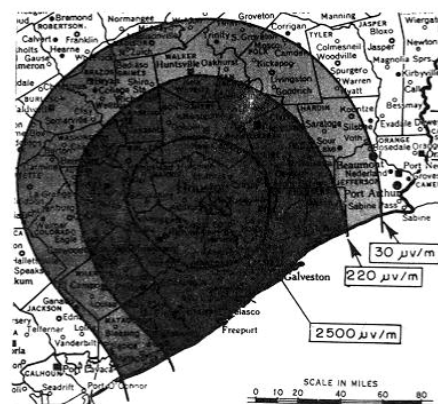

KPRC-TV FCC Contour Coverage Map