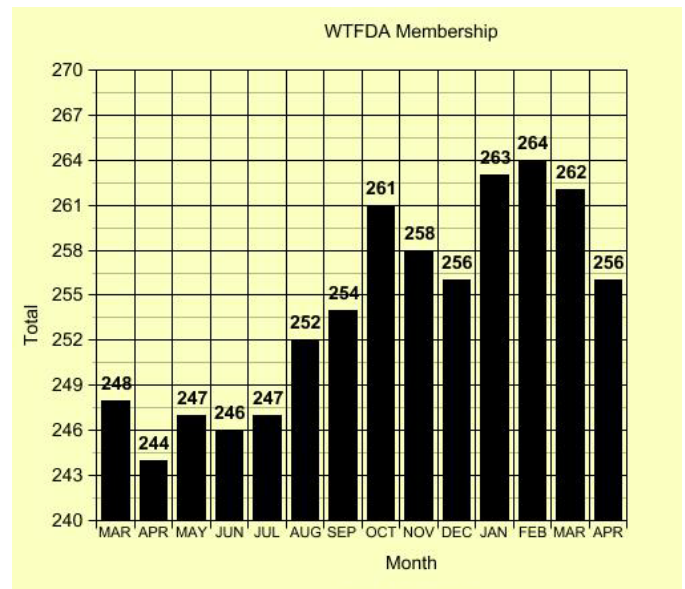

Tim Katic wrote: "Farewell East Coast! A couple of months ago I moved from Rochester, NY to Southern California – Beverly Hills to be exact. I graduated from college (in Maine) last year and have recently started working for an internet company located just south of LA International airport. Who knew I'd go from one coast to the other in such a short period of time."

Well, Tim, all I can say is that life is unpredictable. The same thing happened to me when I was 23. I drove (in January) from CT to Anaheim, CA in a '69 Ford Torino with a 428cu engine under the hood. But in my case, 6 months later, I ended up married. So...beware!

So, one moves in and one moves out. Tim is "in" and soon to be "out" is **Bryce Foster**, who currently lives in Whittier (LaHabra is right next door, if my memory is correct) and will be moving to Tennessee in a few months.

My problem with living in Southern CA was that living there made me forget about things like Es. Tropo was very predictable after a while and ch3 was the only lowband channel open in Orange County, and to be honest, going to the beach was more fun than waiting to see something on ch3! So I did.

As of 4/1/2009

Do I see a trend? Nah, can't be.

Pat Dyer's most vivid recollections of analog television skip include seeing the JFK motorcade in Mexico City live courtesy of XEW ch2 and some E Skip in June 1962, and then in May 1968 seeing live coverage of the Indy 500 (back when it was broadcast tape delayed in the US), again via E skip and XEW ch2. What's yours?

And speaking again of California, **Don Voegele** is back in the great state of Washington after spending the winter in CA. Don writes that two analog stations are now off in Bellingham, and that he visited the Best Buy store in Bellingham to find 14 Insignia STBs and over 20 Apex STBs in stock. Don says contact Best Buy if you are interested. So it appears that the boat from China has finally landed and unloaded its cargo of STBs.

And that's about it for May. Why don't we just skip May and go right into June. June is going to be an exciting month (hopefully). CU in 30.