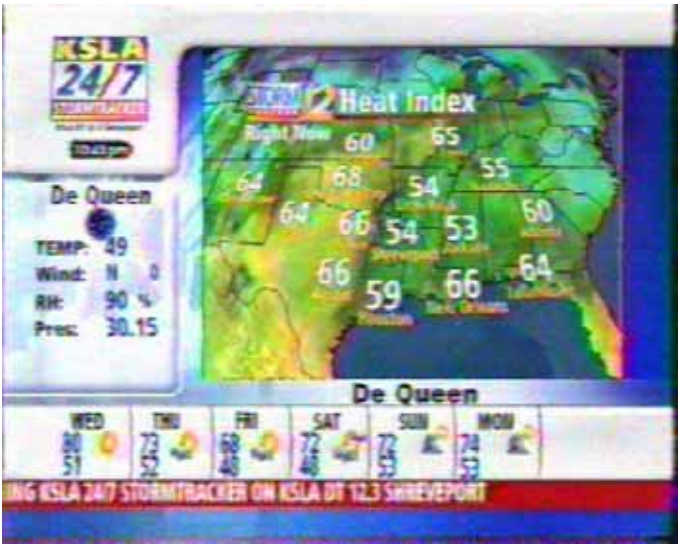

KSLA-DT-17-2 Shreveport, LA
230 mi Tr seen 3/17/09
@2043

73's, JEFF