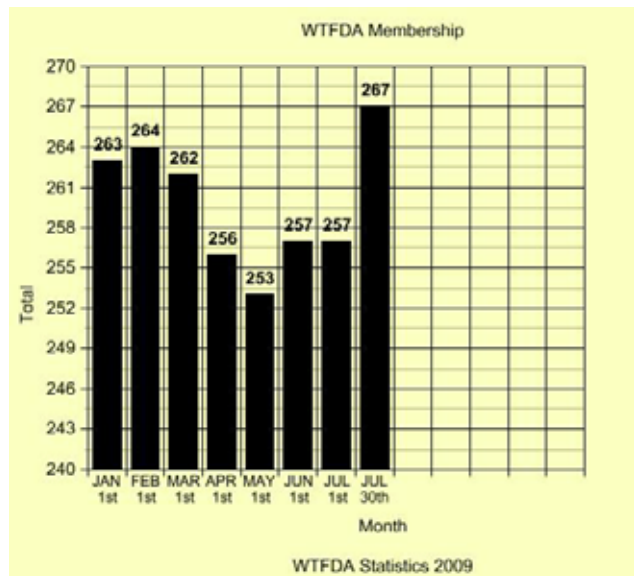

2027 unID 3 Cuba? N??N De Noche en TV Canal Educativo Then what looked like a long banner w/NV Nochevision on the front – below was a schedule of programming
8/5 Tr
0410 CKCO-2 2 ON Noted on with ¾ color bars and CTV Bug LR – Good for Ms IDing

Says Jim: “Fantastic-amazing-the best-like a dream but just indescribable DX. The best I’ve ever seen in 50 years of DXing. I’m sorry to see the season end – can’t wait for some Es in December & January.
Lot of video on 8mm tape – transcribing it to VHS and maybe to DVD if I can figure it out. If I do, I’ll edit it down to something manageable. I’ll ask if anyone knows how to, and send them a copy and maybe they’ll be able to put it on the club’s website. If anyone out there is interested, let me know. Tell me what I need to provide (non-computer) to make it work.
Well, I hope everyone had a great season. There’s still Ms and maybe some tropo – none to speak of here for now.
Good DX to all.”

MEMBERSHIP AS OF 7/30/09