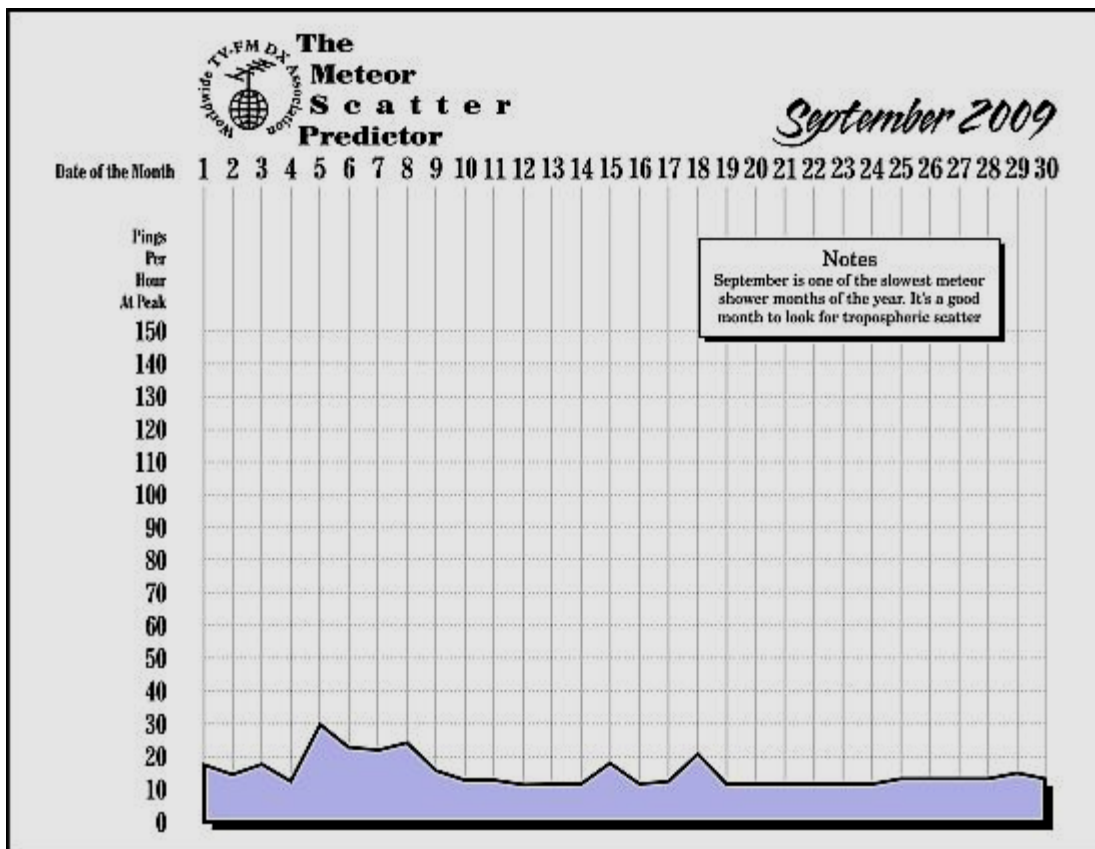

"Some people are very upset," he said, explaining their frustration with the loss of some local channels. "There are huge areas that don't have television reception...It's all about where you live."

Gierke said the only current option for over-the-air reception of local channels is to subscribe to Dish Network which offers, as of July 8, the options to pick up local stations like WLUC and PBS.

"In the long term, digital will be a real good thing with multiple programs on one station. But in the short term, not," he said.

Escanaba's Walmart sold thousands of converter boxes before and after the transition and antenna sales were also high, said Marlene Poquette, manager of the electronics department.

Customers have also expressed concerns about reception with the digital switchover, she added, saying they have not hooked up their equipment correctly or they do not get the stations.

Area cable customers did not experience interruptions in their cable service except for maybe right when the switchover occurred, said Sandra Gottschalk, operations manager at Charter Communications which has an office in Escanaba.

"It was a seamless transition for Charter Communications customers," she said. "We did a lot of education before (the switchover). If you have Charter Communications, you're fine."

SEPTEMBER METEOR SCATTER CHART BY JIM THOMAS