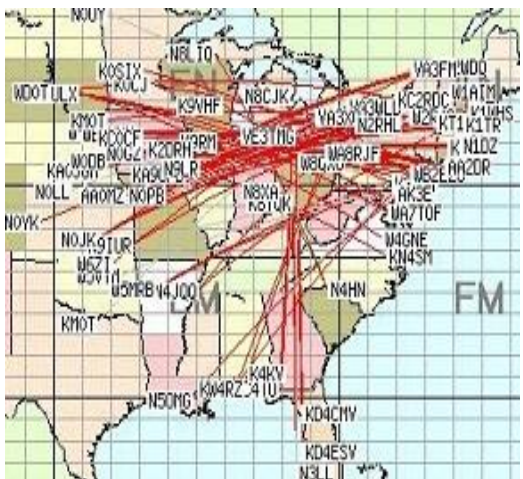

Intense 144 mhz. Es opening on 7/29 (image courtesy of vhf dx.net)

Eastern U.S. TV DX

Featuring reports from AL, CT, DC, DE, FL, GA, IN, KY, MA, MD, ME, MI, NC, NH, NJ, NY, OH, PA, RI, SC, TN, VA, VT, and WV, along with the Canadian Provinces of NB, NF, NS, ON, PEI, and PQ.

Send reports by the 15th of each month to:

Nick Langan
1040 Riverview Drive
Florence, NJ 08518
E-mail: nickl@wtfd.org

The Editor's Note

A satisfying E-Skip season for most has come to an end. The highlight opening for the eastern half of the U.S. had to have been on July 29, which featured several hours of Es into the 144 mhz. band and beyond from the east and gulf coasts to the Midwest. A few DXers logged VHF-low LPTVs during the opening. The amount of DTVs logged via e-skip continued to climb as well in July and early August, including a handful of successful decodes over 1400 miles. The double-hop pipeline into New England and the eastern Great Lakes continued as well until activity diminished. A lot of what was perceived as not possible heading into this DX season has been proven otherwise. Tropo meanwhile has not been so fluent yet, perhaps as we get into September things will pick up.

For a glimpse of what kind of DX was out there this e-skip season, look no farther than the reports in this month's column. Several of our reporters had 2000 mile+ double hop logs, including Jim Pizzi's 2806 mile reception of Colombia.

William R. Hepburn

Grimsby, ON 43 10 59.4 -79 33 34.5

cxgy@cogeco.ca

TV : Samsung SV-5000W

DT : Zenith DTT-900

Ant : Delhi VU-937SR @ 70' AGL 209' HAAT

= DTV

(----) = unattended reception

(ET)

1-24 Es

1638	WPBT	2	FL	Miami	1190
1643	MUF	4			
1711	WESH	2	FL	Daytona Beach	988
2019	WEDU	3	FL	Tampa	1071

1-26 Es

1358	WPBT	2	FL	Miami	1190
1638	WLBT	3	MS	Jackson	959
1700	WBRZ	2	LA	Baton Rouge	1096
1722	WESH	2	FL	Daytona Beach	T
1735	WTWC-DT	2	FL	Tallahassee	897
1737	MUF	6			

3-17/19 Tr

----	WGGN-DT	42	OH	Sandusky	206
	52-1 WGGN-DT,			52-2 WGGN-DT	

5-2 Es

1651	WPBT	2	FL	Miami	1190
1759	WFOR	4	FL	Miami	1189
1903	WBRZ	2	LA	Baton Rouge	1096
2003	{KCWX}	2	TX	Frederiksburg	1381
	CW, ex-KBEJ				

5-3 Es

1730	KBTW	4	TX	Port Arthur	T
1737	KCWX	2	TX	Frederiksburg	1381

5-4 Gw

----	WNYB-DT	26	NY	Jamestown	57
	26-1 WNYB-DT,			WNYB-HD, ex-27	

5-14 Es

1836	MUF	2			

5-15 Es

2022	MUF	3			
2023	WPBT	2	FL	Miami	1190
----	WTWC-DT	2	FL	Tallahassee	897

5-26 Es

1026	MUF	2			

5-28 Es

1936	WPBT	2	FL	Miami	1190
2008	MUF	4			

5-29 Es

1905	MUF	6			
1909	WPBT	2	FL	Miami	1190
2040	WESH	2	FL	Daytona Beach	T

5-30 Es

0908	WESH	2	FL	Daytona Beach	T
1216	MUF	6			

6-1 Es

1751	KFOR	4	OK	Oklahoma City	1089
1759	KSNW	3	KS	Wichita	1012
	KTBS	3	LA	Shreveport	1064
1810	KJRH	2	OK	Tulsa	987
1817	KOCO	5	OK	Oklahoma City	T
1824	MUF	6			
1906	KTVI	2	MO	St Louis	649
1908	KQTV	2	MO	St Joseph	821
1926	KNOP-DT	2	NE	North Platte	1089
	2-1 KNOP-DT				

6-9 Es

1954	KMTV	3	NE	Omaha	850
2005	KSNB	4	NE	Superior	969
----	WTWC-DT	2	FL	Tallahassee	897
1847	WPBT	2	FL	Miami	1190
	MUF	4			

6-10 Es

2143	WPBT	2	FL	Miami	1190
2149	MUF	4			

6-11 Es

1459	WPBT	2	FL	Miami	1190
	WSAV	3	GA	Savannah	774