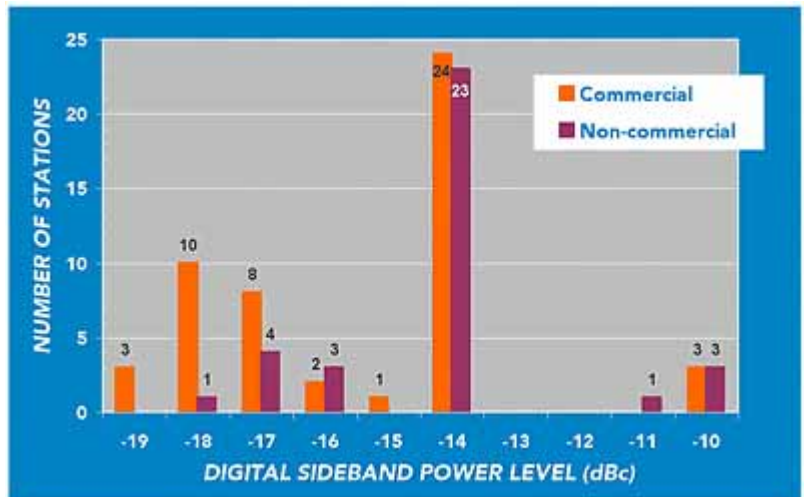

The NAB's Radio Tech Check newsletter this week searched the FCC's Consolidated Database System Electronic Filing System and arrived at that number. The search turned up 51 commercial and 35 noncommercial stations that have raised their HD Radio power level.

In late January the FCC [authorized](#) stations to operate with digital power levels in excess of the previous limit of 1% (-20 dBc) of analog signal power level.

After May 10, stations could simply notify the agency that they were transmitting at elevated power, rather than apply for an STA. Shortly after that date, Radio World [counted](#) some 40 FMs operating with elevated power. At that time, most had implemented increases of 6 dB, to 14 dB below carrier, or less.

The NAB figures appear to confirm that trend. The majority of stations are operating at -14 dBc, the "blanket" authorized power level for most stations.

The NAB found that seven FMs are operating in excess of -14 dBc, with six of these having increased to the maximum allowed -10 dBc. Thirty-seven percent of stations operating at elevated digital power levels are operating below the -14 dBc blanket authorization value. NAB surmises that many of those stations increased digital power only as much as their current facilities would allow.

FM stations planning to increase their digital power should refer to a Public Notice ([PDF](#)) released by the Media Bureau on May 17 for guidance.

This chart from NAB shows the distribution of the power level increases among FMs that have raised digital power.