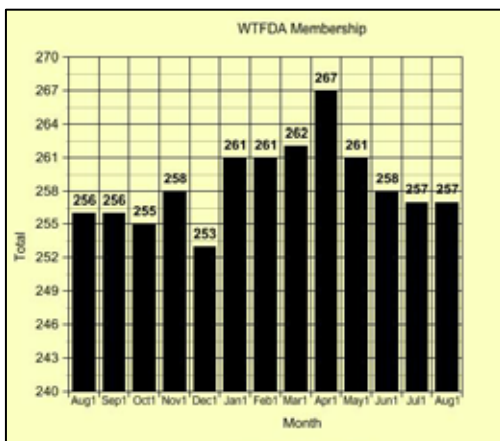

Return this form with your dues or make a copy of it and return that.

FM NORTH CONTINUES FROM PAGE 45

Saul Chernos' report continues...

1106 KHCC	90.1 KS Hutchinson	Wichita PSA, Radio Kansas
1134 KMLV	88.1 NE Ralston	RDS: K-Love; gm
1139 KHNE	89.1 NE Hastings	Morning Concert on NET Radio .88.7
1140 KLNE	88.7 NE Lexington	Morning Concert on NET Radio //89.1
1146 KDNS	94.1 KS Downs	KD Country 94 KDNS
1151 KSFS	90.1 SD Sioux Falls	Positive Encouraging K-Love, gm

COMMENTS: BR = Burnt River; TO = Toronto. The most active June for Es here since 1994. Mexico logged at Burnt River for the first time ever on FM and TV (in over 30 years DXing here) on June 2. Also enjoyed some 500-mile range from southern Indiana June 24. The following month less exciting, aside from a nice western opening July 16. Not much tropo to speak of, some meteor scatter, but bursts have largely been short in duration.

A trio of Spanish unIDs June 19 On 88.3, 88.7 and 90.5, in parallel, first with a Spanish preacher, then a mix of Mexican music and a religious conversation of some kind. One theory puts it as south Texas translators. But I was getting nothing else from the area – the stuff was mostly from north Texas and the core of the opening, the Amarillo area. I did have out to eastern NM. Also had a 96.3 with Tejano music in the mix. I have audio clips of the three stations - if any of you want to listen feel free to contact me and I can forward by e-mail or post online.

Mr. Jim Pizzi's DX Den. Lots of good stuff here. XDR-F1HD, Sangean HDT-1X, DX-440, U-100 and HD-73 controllers, 1992 RCA 27" TV, Zenith DTT900 box, RS Pro 2036 scanner, 12" Magnavox B/W Television, Sony audio amp and probably even more stuff he forgot he had.