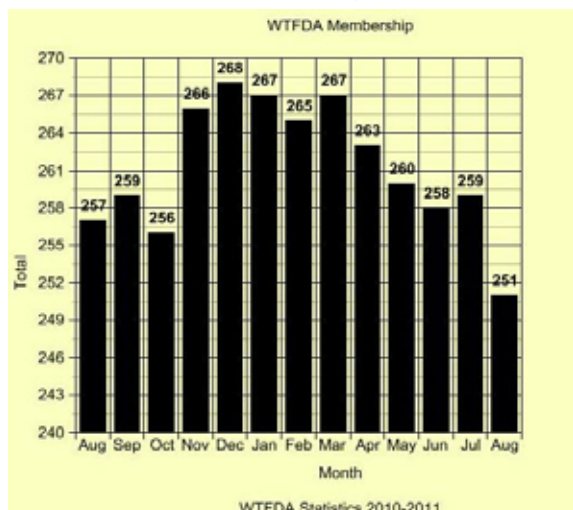

This month we welcome **Johnny Rogers** to the club. John is N4JDR and lives in Silver Creek, GA. Welcome Johnny!

Renewals are in for the period of July 17 through August 12 from **Jeff Falconer** (ON), **Randy Miltier** (OR), **Nick Lombardi** (GA), **Steve Walko** (PA), **Eugene Hinton** (CA), **Roy Barstow** (MA), **Rich McVicar** (NY), **Bob Smolarek** (NY), **Ron Purdue** (MN), **Bob Hawkins** (IN), **Anders Akerlind** (Sweden), **Ron Rader** (IA), **Curtis Sadowski** (IL), **Bob Timmerman** (IN), **Ralph Strobel** (IN), **Fred MacCormack** (MN), **Jeff Lehmann** (MA), **Tommy Adair** (TN), **John Zondlo** (OK), **Steve Rich** (IN) and **William Lindsay** (WA). We're glad to see you come back for another year!

Ralph Strobel writes "This has been a pathetic E-skip season. Even though it's 100 degrees here now, no trop at all as in previous years. I was in Couer d'Alene, Idaho June 23-28 as my brother and his wife had a 50th wedding anniversary party. Andy Bolin said I didn't miss much..." Ralph also mentioned that he was gone from July 5 through the 10th and was told that there was no Es back in Indiana during those times.