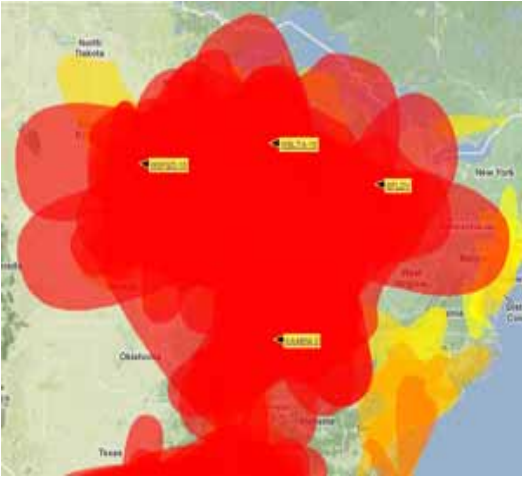

Coast to Coast TV DX

Featuring reports from the entire United States and all of Canada.

Send reports by the 15th of each month to:

Nick Langan

1040 Riverview Drive

Florence, NJ 08518

E-mail: nickl@wtfda.org (East) wtvdx@wtfda.org (West)

A "big red blob" of tropo encompasses the Mountainlake APRS map on August 2, across the Plains and Midwest.

The Editor's Note

The first week of August brought some good tropo in the Plains, Midwest, and western Great Lakes. Conditions since then almost everywhere have been pretty quiet. That means it's time to take a look at reports from the past E-Skip season, and we have quite a few of them for you inside this edition of Coast to Coast TV DX.

We'd be remiss if we didn't acknowledge Ed Phelps' (NN2E) 600th DTV log, WGN-DT, which came on July 25. Ed is the first known DXer to log 600 DTVs. Way to go Ed, quite an achievement!

Chris Dunne

Pembroke Pines, FL

I will not repeat listing any stations in the same report. --cd

7/16 Es, last two Tr

2 VTV Honduras
2 XHRIO, only Fox info
2 Azteca 7
3 TGV Guatemala
5 an XEW
5 a Canal Cinco
DT11 WDFL-LD FL, NEW
DT21 WCLF FL, difficult now w/ WGEN relay on 21

7/17 Es

2 an XEW
2 YSR El Salvador, audio of "Domingo para Todos"
+ Super Selectos TV ad
2 Nicaragua w/ mass, logo still in UR
DT5 KCWX

7/18 Es

DT2 signal bar 35% while Maine FM in....aarrgghh
DT3 WBRA VA

7/19 Es

3 an XEW
4 RTV Veracruz
DT5 WMC TN, NEW

7/23 Es

3 XHPN
4 ???---only color bars, from 9am well into about
10:30am! Doubt it was Cuba, as it behaved like Es
DT5 KCWX TX

7/24 Es

2 a CTV
2 Global, golf //CBS

7/28 Es

2 RCN Colombia
2 TA Dominican Republic
2 TVN Panama
4 Telecadena 7/4 Honduras

8/6 Es

2 Caracol Colombia

8/7

2 XHY Merida, SIPSE TV, audio only
4 Nicaragua, local baseball
4 Foro TV, Mexico
3 XHP Puebla, auto race
2 Azteca 7
3 a Canal Cinco
5 unID, soccer

8/8 wow-Es

many Latin American TV as above plus....
4 CERTV Dominican Republic
4 Caracol, Colombia
5 El Lider, Honduras, NEW from home

8/10 Es

DT2 WKOB NY New York, "GBC" PSIP + readouts
on all the subs

8/12 Es

2 XHTAU per Danny, Info 7
2 an XEW, "Hoy" program

8/13 Tr

DT10 WTSP FL St. Petersburg, WPLG off air, NEW