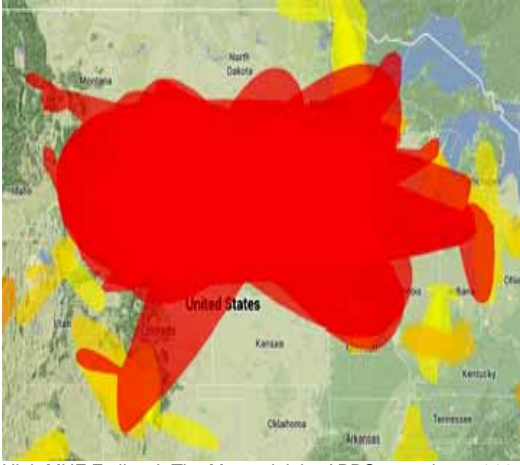

High MUF Es lives! The Mountainlake APRS map shows 144 MHz. Es paths in the northern plains on July 15.

Coast to Coast TV DX

Featuring reports from the entire United States and all of Canada.

Send reports by the 15th of each month to:

Nick Langan

1040 Riverview Drive

Florence, NJ 08518

E-mail: nickl@wtfda.org

The Editor's Note

So, what was the overall verdict on E-skip activity in July after our woefully desolate June? Ehhhhhhh. The first half of July had its moments, including solid openings on the east coast on the 3rd and 5th of the month. The northern plains and Rockies enjoyed a nice opening on the evening of the 15th. And the Es clouds that did manage to form with a respectable MUF always seemed to spawn at the right midpoint for DXers in southwestern Ontario, a trend that has been going for the past three seasons strong. But since the 20th, the bottom has seemed to have fallen out on the season, certainly not a long enough period of activity to make up for the colossal lack of skip the month prior. Thus, I think most DXers would deem the 2013 E-skip season as below average, and for many the second consecutive lackluster campaign. There's always next year?

With that, we'll turn our attention towards tropo and hope that August proves fruitful. While we wait, one would insist there was actually a quality Es season going on with the amount of reports we have in C2CTV DX this month. Enjoy, and thank you all for your contributions!

Glenn Hauser
Enid, OK

All times, days and dates are strictly UT: CDT +5. These are more or less in chronological order, including Oklahoma news:

** MEXICO. Keeping an eye on the channel 2 snow, something fades in at 2158 UT June 17: soon visible is an MTY bug in the UR, before fade-out at 2200. So it's XHCNL-TV in Saltillo, Coahuila, relaying channel 34 in Monterrey, which apparently has same calls.

The next few fade-ins are getting into the typical ``second season`` of summer sporadic E, i.e. strong snow-free one station at a time, instead of a mess of CCI, so more geographically restricted despite the large number of channel 2 transmitters in close spacing all over Mexico.

At 2234 on 2, next fade-in is Azteca-13 net with bug in UR during novela; also for only two minutes, snow-free peaks, photoed:
<http://www.w4uvh.net/az13on2a.jpg>

There are seven high-power and one low-power 13s on 2 per W9WI.com but even the high-powers are mostly in the 5 kW ERP range, with only two at 100 kW: XHCH Chihuahua and XHFA in Nogales. I would gladly accept any of the others further east if only I could get a local ID.

At 2243 on 2, fade-in something with no bug during ads (in Spanish!) including www.totalmovie.com, Kotex

At 2245 on 2, another peak snow-free, during movie? Letterboxed

At 2248 on 2, net-13 novela, but not snow-free

At 2251 on 2, snow-free novela runs past 2300; but seems same station at 2302 now into YL talk show, `Cosas de Vida`, i.e. net-13, photoed:
<http://www.w4uvh.net/az13on2b.jpg>