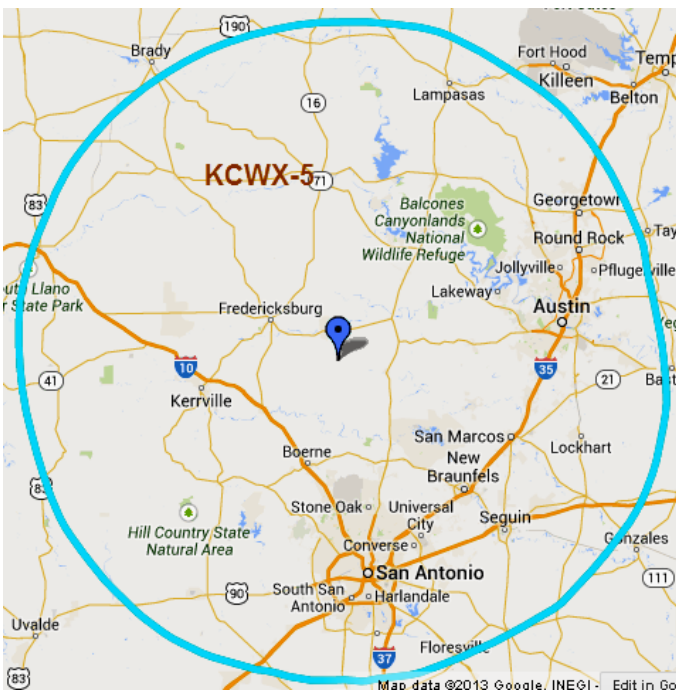

Houston 11 KHOU
Lufkin 33 K33KO
Victoria 7 K07ZM

Utah

Monroe 42 KTTA-LD

PC<63w, 38-38-05/
112-03-34

Virginia

Roanoke 26 WEDD-LP

DC from 54, 15kw, 37-
11-35/ 80-09-23

Washington

Centralia 19 KCKA
Tacoma 27 KBTC-TV

AF 40kw/ 334m (aux)
AF 45kw/ 235m (aux);
PC<220m

Wyoming

Diamond Basin 4 K04DA CX
Diamond Basin 20 K20LT NW 1.26kw, 44-29-37/
109-10-07 (KTVO)

Thanks to Jim Thomas & Charles Gauthier for information appearing elsewhere in this column.

Jim passed along a Mexican government document detailing the next steps in the analog shutdown in that country.

Again, the Tijuana analogs were shut down on July 18th. Now, a date of May 29, 2014 has been set for the analog shutdown in Cd. Juarez, Nuevo Laredo, Reynosa, Matamoros, and Monterrey. There are of course quite a few frequent analog E-skip targets in these cities, and it now appears we'll get one more (brief) shot at them!

The Mexicali digital transition date has been slid to November 26, 2014.

Mexico has also established a requirement for TV stations to launch a digital transition hotline, beginning two months before the analog shutdown and continuing for one month after. There is in addition a requirement to establish a "Módulo de Atención Ciudadana" during this period - my Spanish is not up to this phrase. I'm guessing they mean a center for in-person questions.