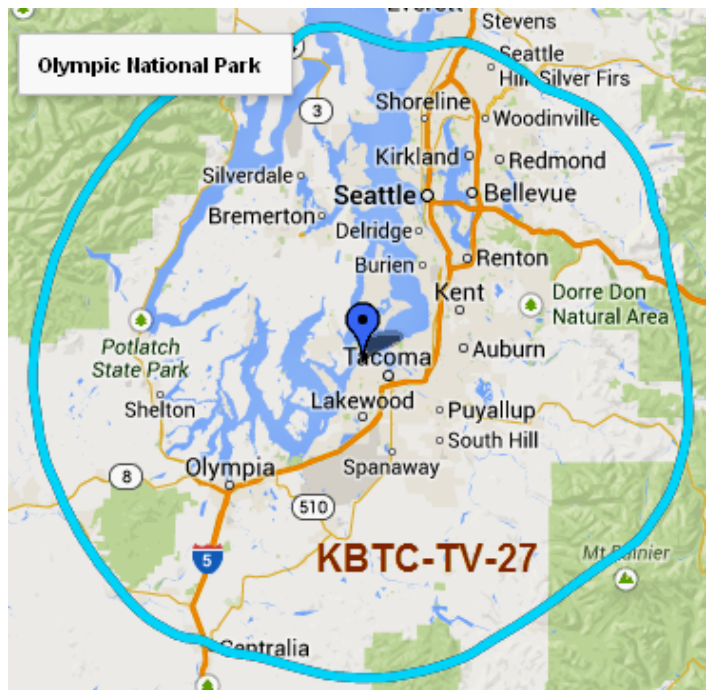

Houston 11 KHOU
Lufkin 33 K33KO
Victoria 7 K07ZM

Utah

Monroe 42 KTTA-LD

PC<63w, 38-38-05/
112-03-34

Virginia

Roanoke 26 WEDD-LP

DC from 54, 15kw, 37-
11-35/ 80-09-23

Washington

Centralia 19 KCKA
Tacoma 27 KBTC-TV

AF 40kw/ 334m (aux)
AF 45kw/ 235m (aux);
PC<220m

Wyoming

Diamond Basin 4 K04DA CX
Diamond Basin 20 K20LT NW 1.26kw, 44-29-37/
109-10-07 (KTVO)

Thanks to Jim Thomas & Charles Gauthier for information appearing elsewhere in this column.

Jim passed along a Mexican government document detailing the next steps in the analog shutdown in that country.

Again, the Tijuana analogs were shut down on July 18th. Now, a date of May 29, 2014 has been set for the analog shutdown in Cd. Juarez, Nuevo Laredo, Reynosa, Matamoros, and Monterrey. There are of course quite a few frequent analog E-skip targets in these cities, and it now appears we'll get one more (brief) shot at them!

The Mexicali digital transition date has been slid to November 26, 2014.

Mexico has also established a requirement for TV stations to launch a digital transition hotline, beginning two months before the analog shutdown and continuing for one month after. There is in addition a requirement to establish a "Módulo de Atención Ciudadana" during this period - my Spanish is not up to this phrase. I'm guessing they mean a center for in-person questions.