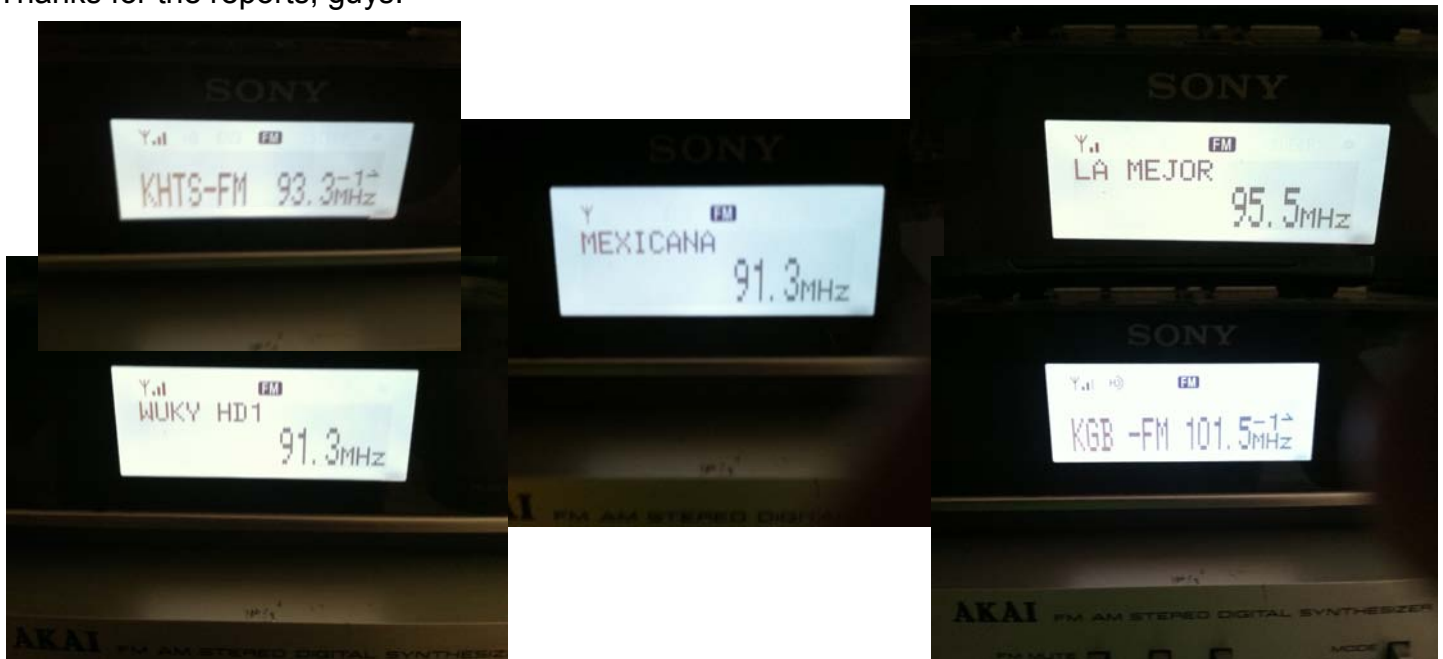

La Caliente and Cantu's shows La Caliente is XHAAA Reynosa. (Don't you wish Mexican TV was as easy to track down as her radio, with the full ID's & such? Well I can dream, can't I?).

*****

John Zondlo – 4009 Driftwood Circle – Yukon, OK 73099 – CDT - all new

Sony XDR-F1HD tuner, APS-9B antenna @ 16'

5/17 Tr

0836 KZZA 106.7 TX Muenster, local KTUZ nulled, "La Bonita"

6/17 Es

1127 WUKY 91.3 KY Lexington

1130 WUOT 91.9 TN Knoxville, calls (I recall visiting Glenn Hauser in 1978 when he worked here)

1156 WKKG 101.5 IN Columbus, sales promo

1158 WNKN 105.9 OH Middletown, relaying WNKU, promo

1159 WWWY 106.1 IN North Vernon, "The River," classic hits, interviewed for PD job here in 1975 when it was WOCH

1205 WCXO 96.7 IL Carlyle, local news and info on Carlyle Lake

6/23 Es

1414 XHQJ 105.9 JA Guadalajara, RDS "Extasis"

1417 XHGDA 89.1 JA Guadalajara

1447 XHRO 95.5 JA Zapopan, RDS "La Mejor"

1451 XHPLA 91.3 AG Aguascalientes, RDS "Mexicana"

1702 XHJC 91.5 BCN Mexicali, RDS "Exa 91.5"

1706 KHTS 93.3 CA El Cajon, HD over local KJKE, "channel933.com"

Probably would have had a few stations from the 6/23 opening, but had to leave it because I promised to take my daughter to the OKC Dodgers game that evening. Oh well, she's worth it. Thanks for the reports, guys!