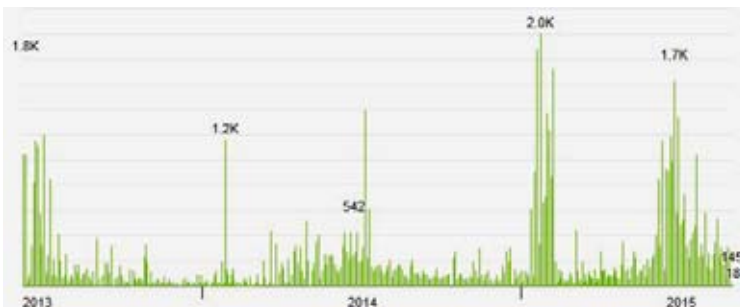

For those who have never checked it out, here is a screengrab from the WTFDA FM Station Database showing what information is available there. Going from left to right you will find callsign, originating station if applicable, city, state/province, ERPH, ERPV, HAATH, HAATV, mode (mono, HD), PI code, PS Info, Radiotext, Pty (Program type), slogan and format. Most fields are sortable and searchable to make it easier for you to find what you are looking for.

The site (db.wtfda.org) is now just a little over 2 years old now. Each year has shown an increase in traffic. As of this writing the site has seen over 185,000 page views from over 24,000 first-time visitors.

Countries included in this database are the US, Canada, Mexico, Bahamas, Cuba, Cayman Islands, The Dominican Republic and Haiti were added this year.

The graph on the left shows the increase in page views since July 2013.

See you all next month!