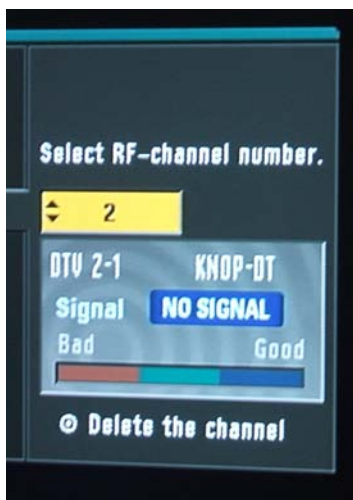

Take care everyone and we'll see you next month!

TV News

Douglas E. Smith
 1389 Old Clarksville Pike
 Pleasant View, TN
 37146-8098
w9wi@w9wi.com
<http://www.w9wi.com>

October 2016

Abbreviations:

Aux	A uxiliary (backup) transmitter
FTP	F ailure to P rosecute
ROA	R equest of A pplicant
STA	S pecial T emporary A uthority
LPDTV	L ow P ower D igital T V
DRT	D igital R eplacement T ranslator
#	Transmitter is located near here. FCC lists location elsewhere, see notes