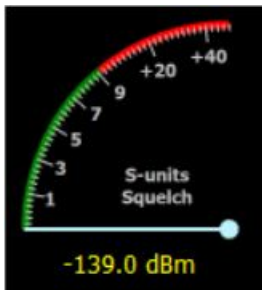

David's last question was about HSDR. HSDR is an older program, which is why some folks don't care for it. But it has a great analog style S meter that nobody else has. If you do any type of phasing, you need this to be able to