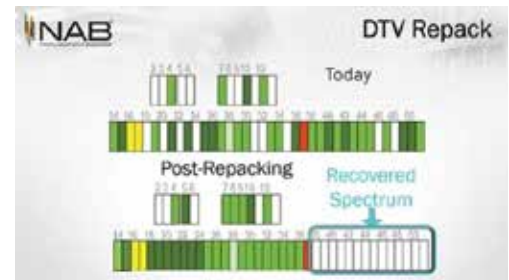

More Repack News

Chris Lucas posting on the TV and FM Dxing FB group

As we are now in the peak E-skip season, here's an update of DTV skip targets.

In Repack Phase 4 (now through Aug 2) 5 new stations should be coming to lo-VHF.

WTLW-4 Lima, Ohio is now on the air as of this week. Has been reported skip and tropo.. 10kw.

WQED-4 Pittsburgh, PA was originally Phase 9 but moved to Phase 4, and expects to be on the air by July 1st. 10kw

WGGN-4 Sandusky, OH. Sometime by Aug 2nd.

WNYB-5 Jamestown, NY was already seen testing prematurely a few days ago, so may be on the air for real very soon. 4kw

WGBH-5 Boston, MA, sometime before August 2nd. 6.7kw

RECAP.... Repacked stations already licensed on their new channels.

WHDF-2 Florence, AL. Widely seen. 21kw

KZHO-LD-3 Houston, TX. Has been seen... 3kw.

KQRY-LD-5 Ft. Smith, AR License just granted May 31st 3kw

WJSP-5 Columbus, GA. Not reported yet. May have gone silent. 21.4kw

W05DH-5 Jupiter, FL. Not reported yet. May have gone silent. Has a CP to move tower to West Palm Beach near the ocean. 3kw

WEXZ-CD Bangor, ME I don't think this has been reported. 3kw

WOUC-6 Cambridge, OH. Has been reported. 11kw

OTHER NOTES:

WNYX-5 New York City is still silent, pending securing permanent tower. Is directional east.

W22EW (aka W05DG) West Orange, NJ has licensed it's current ch 22 at lower power. Not sure if this is temporary, or if they are cancelling the channel 5 CP. Would be directional west.

WDPN-2 ("MeTV") Philadelphia has increased power to 34kw.

WACP-4 Atlantic City, NJ is likewise increasing to 34kw. Not sure if they have done this already.

WJLP-3 Middletown, NJ. Has STA (temporary authority) to increase power to 15kw at current 4 Times Square site (from licensed 7kw). Has just been granted STA to up that to 26.5 kw from late July to early September. WJLP will eventually move to World Trade Center at 9kw.

By the way, low power "LD" class stations and translators that are repacking are NOT part of any specific phase. They have generally been granted a standard 3 year CP. They can move to new channel anytime they are ready, as long as that channel is empty.