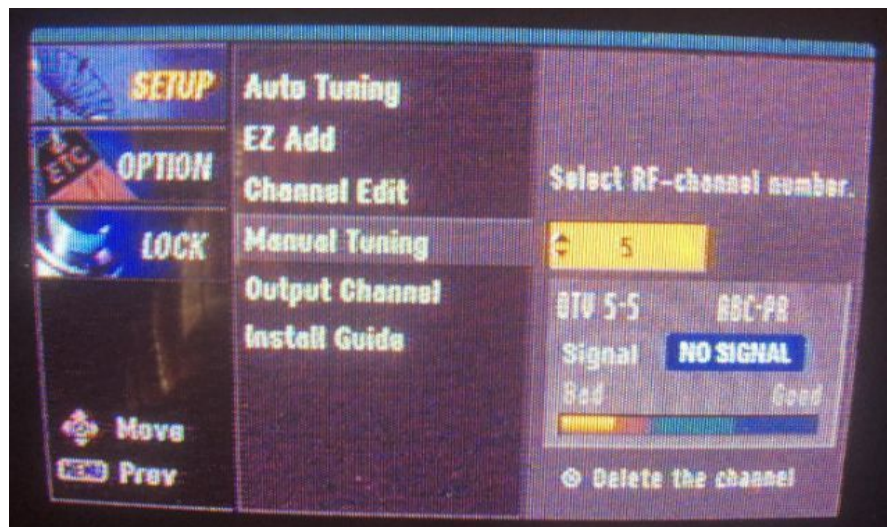

VHF-UHF DIGEST

The Official Publication of the Worldwide TV-FM DX Association

JUNE 2021

First Es Reception

Puerto Rico to Florida
May 27, 2021
By Chris Dunne
Pembroke Pines

WVDO-LD-4 Carolina

W05DA Fajardo 300w!
(ABC PR)