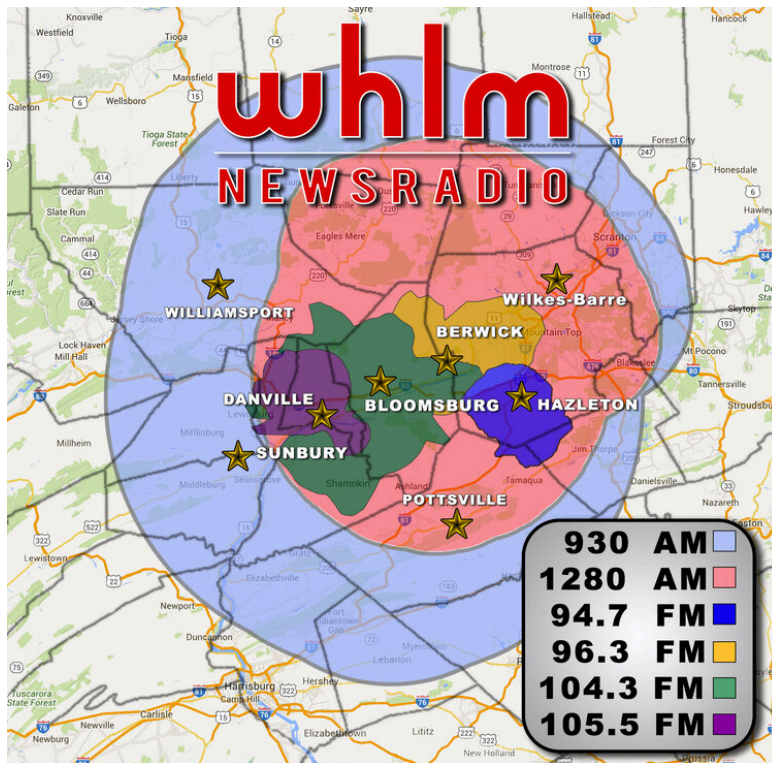

1758	KOPN	89.5	Columbia	MO		ID	908
1759	KBIA	91.3	Columbia	MO	1374	RDS Capture	908
1803	KINZ	95.3	Humboldt	KS		ID	1095
1805	KMFC	92.1	Centralia	MO		K-Love	899
1807	KMUW	89.1	Wichita	KS	31CE	RDS Capture	1202
1828	KJTY	88.1	Topeka	KS	29CA	RDS Capture	1068
1939	KCKF	91.9	Cuba	MO		Spirit FM // 92.1 - New	875
1947	KHKE	89.5	Cedar Falls	IA	2354	RDS Capture	901
1947	WQRB	95.1	Bloomer	WI	A8A3	RDS Capture	889
1953	KPCS	89.7	Princeton	MN	37E2	RDS Capture	997
1954	WEMI	91.7	Appleton	WI		Local ads, ID	730
1955	WHID	88.1	Green Bay	WI	67F7	RDS Capture	711
1955	WMEQ	92.1	Menomonie	WI	74D0	RDS Capture	897
1957	KMXK	94.9	Cold Spring	MN	3210	RDS Capture	1038
2002	KRSW	89.3	Worthington	MN	3ECE	RDS Capture	1060
2005	KNSZ	89.1	Ottumwa	IA	3441	RDS Capture	989
2006	KUSD	89.7	Vermillion	SD	46A7	RDS Capture	1136
2009	KNSW	91.7	Worthington	MN	343E	RDS Capture	1088
2015	KQSD	91.9	Lowry	SD	3C17	RDS Capture	1297
2018	KCMP	89.3	Northfield	MN	EEEE	RDS Capture	938
2019	KBHZ	91.9	Willmar	MN	1373	RDS Capture	1050
2042	KIWR	89.7	Council Bluffs	IA	276D	RDS Capture	1087
2043	KMLV	89.7	Ralston	NE	A3E3	RDS Capture	912
2047	WJCZ	91.3	Milford	IL	6CB9	RDS Capture - New	668
2048	WQKQ	92.1	Dallas City	IL	7FFC	RDS Capture	837
2052	KMSU	89.7	Mankato	MN	3198	RDS Capture	936
2054	WCIC	91.5	Pekin	IL	5AC2	RDS Capture	752
2054	KRLS	92.1	Knoxville	IA		Local ad	938
2054	KLRJ	94.9	Aberdeen	SD		K-Love	1220
2054	WGLT	89.1	Normal	IL	65B1	RDS Capture	725
2104	KGLV	88.9	Manhattan	KS	210B	RDS Capture - New	1106