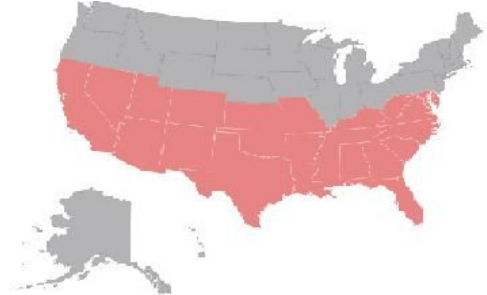

.....and Mexico

Eric Bueneman - N0UIH -631 Coachway Lane – Hazelwood, MO 63042-1347

Equipment: Kenwood AR-304 AM/FM/FM Stereo receiver, Channel Master CM-3020 VHF/UHF/FM Yagi at 28 feet (8.5 meters) above ground level, Uniden Bearcat BCD996P2 analog/digital scanner, Diamond A144S5 five-element beam modified for the NOAA Weather Radio band at 30 feet (9.1 meters) above ground level. All times CST/CDT, all distances in miles/kilometers.

11/27/20 Tr

0232 KDBB 104.3 MO Bonne Terre, "The Parkland's Classic Hits, B 104-3," classic hits 60/97

7/10 Tr

0405 KLOZ 92.7 MO Eldon, "Mix 92-7," hot AC, W224DC nulled 140/225

0419 WXL47 162.4 MO Bloomfield, weather warnings, forecast for SE MO 135/217

0421 KXI48 162.45 IL Newton, legal ID, forecast for SE IL, KXI70 nulled 135/217

0423 WWG49 162.5 MO Fredericktown, weather warnings for SE MO, KXI46 nulled 85/137

0427 WDZQ 95.1 IL Decatur, "Decatur's Country Home, 95-Q," country music, K236CS nulled 110/177

0429 KMST 88.5 MO Rolla, "St. Louis Public Radio," promo, BBC News //KWMU 90.7 95/153

0434 WLFZ 101.9 IL Springfield, "101-9 The Wolf," country music, K270BW nulled 80/128

0437 KEZS 102.9 MO Cape Girardeau, "102.9 K-103," country music, K275CI nulled 115/184

0454 WDDD 107.3 IL Johnson City, "W-3-D," *CMT After Midnite*, K297BI nulled 100/161

7/13 Es

2001 WZDG 88.5 NC Scotts Hill, SRN news, *Love Worth Finding*, confirmed via website 765/1231

2010 WBNK 92.7 NC Pine Knoll Shores, "K-Love," CCM, taking out W224DC 800/1287

7/13 Tr

2058 WKYQ 93.3 KY Paducah, "93.3 WKYQ," country music, over WPBG/WTRH 155/249

2117 WUSI 90.3 IL Olney, "WSIU," classical music, underwriting 130/209

2125 WBNH 88.5 IL Pekin, promos, call letters, mixing with KMST 140/225

2134 WDNL 102.1 IL Danville, "D-102," hot AC 175/282

2334 WPBG 93.3 IL Peoria, "93-3 The Drive," classic hits, over WTRH 140/225

2336 WMAY 92.7 IL Taylorville, "Hits and Headlines," sports headlines, classic hits 70/113

2348 WSWT 106.9 IL Peoria, "Mix 106-9," ads, weather forecast, AC 140/225

2354 KKSI 101.5 IA Eddyville, "Kiss FM," ads, promo, weather forecast from KBIZ (AM) 205/330

7/18 Tr

0225 KMXV 93.3 MO Kansas City, "Mix 93.3," CHR 225/362

0239 WSEI 92.9 IL Olney, "Freedom 92-9," ads, country music, over KKID/KWRH-LP 130/209

0245 K287CM 105.3 MO Troy, "Westplex News/Talk," *Red Eye Radio*, local ads, WAOX nulled 50/80

0257 K211GB 90.1 MO Gray Summit, EWTN promos, choral music, multi-station ID 45/72

7/24 Tr

0530 WSKL 92.9 IN Veedersburg, "Cool 92-9," classic hits, over KKID/KWRH-LP 190/306

0559 KLPW 107.3 MO Steelville, "ESPN 107.3," local ads, legal ID, *ESPN Sports Center Update*, 75/121