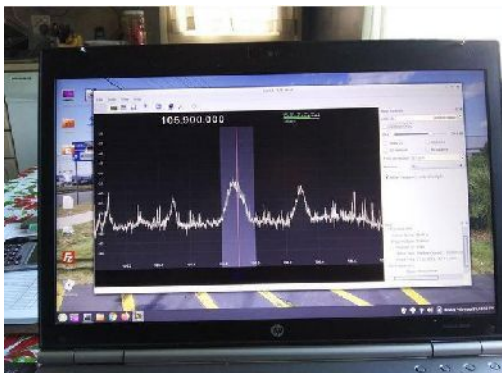

Here we have an HP laptop running Linux Mint and GQRX software with an Airspy Mini for DXing the FM band. GQRX runs on many varieties (flavors) of Linux. GQRX also displays PI codes along with PS info and Radiotext. GQRX does not support SDRPlay RSPs.