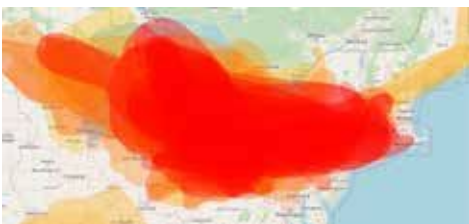

A more canonical early fall tropo setup took place starting in the Great Lakes and moving east around the 19th. Andrew Knafel in OH, Bill Hepburn in ON, and Dave Niemann in W-PA all had DTV decodes from Philadelphia, a very challenging path from west of the Appalachians.

FM DX HIGHLIGHTS

I won't ever use this column to toot my own horn – but the tropo on the 19th here in NJ reminded me of why I DX in the first place. Signals as far as Traverse City, MI and Sault Ste. Marie, ON were heard at over 600 mi., strong at times! Some of the best tropo I've seen (probably just behind 9/16/20 – who says good tropo can't happen these days!).

I highly salute Andrew's logs of Philadelphia the morning of the 19th – getting FM tropo from the west side of the Appalachians into the megalopolis is extremely, extremely rare, as anyone who has tried to work that path will tell you.

LOOKING AHEAD

We'll use this spot to look at the 10-14 day weather outlooks across North America and look at any possible association with tropo. The start to October looks quite warm across the Northern Plains and Upper Midwest. I would expect some tropo to form in those areas. For those on the East Coast, at least the start of the month could favor cooler, unsettled conditions. Also, depending on how far east the high pressure sets up – keep an eye on the tropics!

1APRS map the morning of 9/19