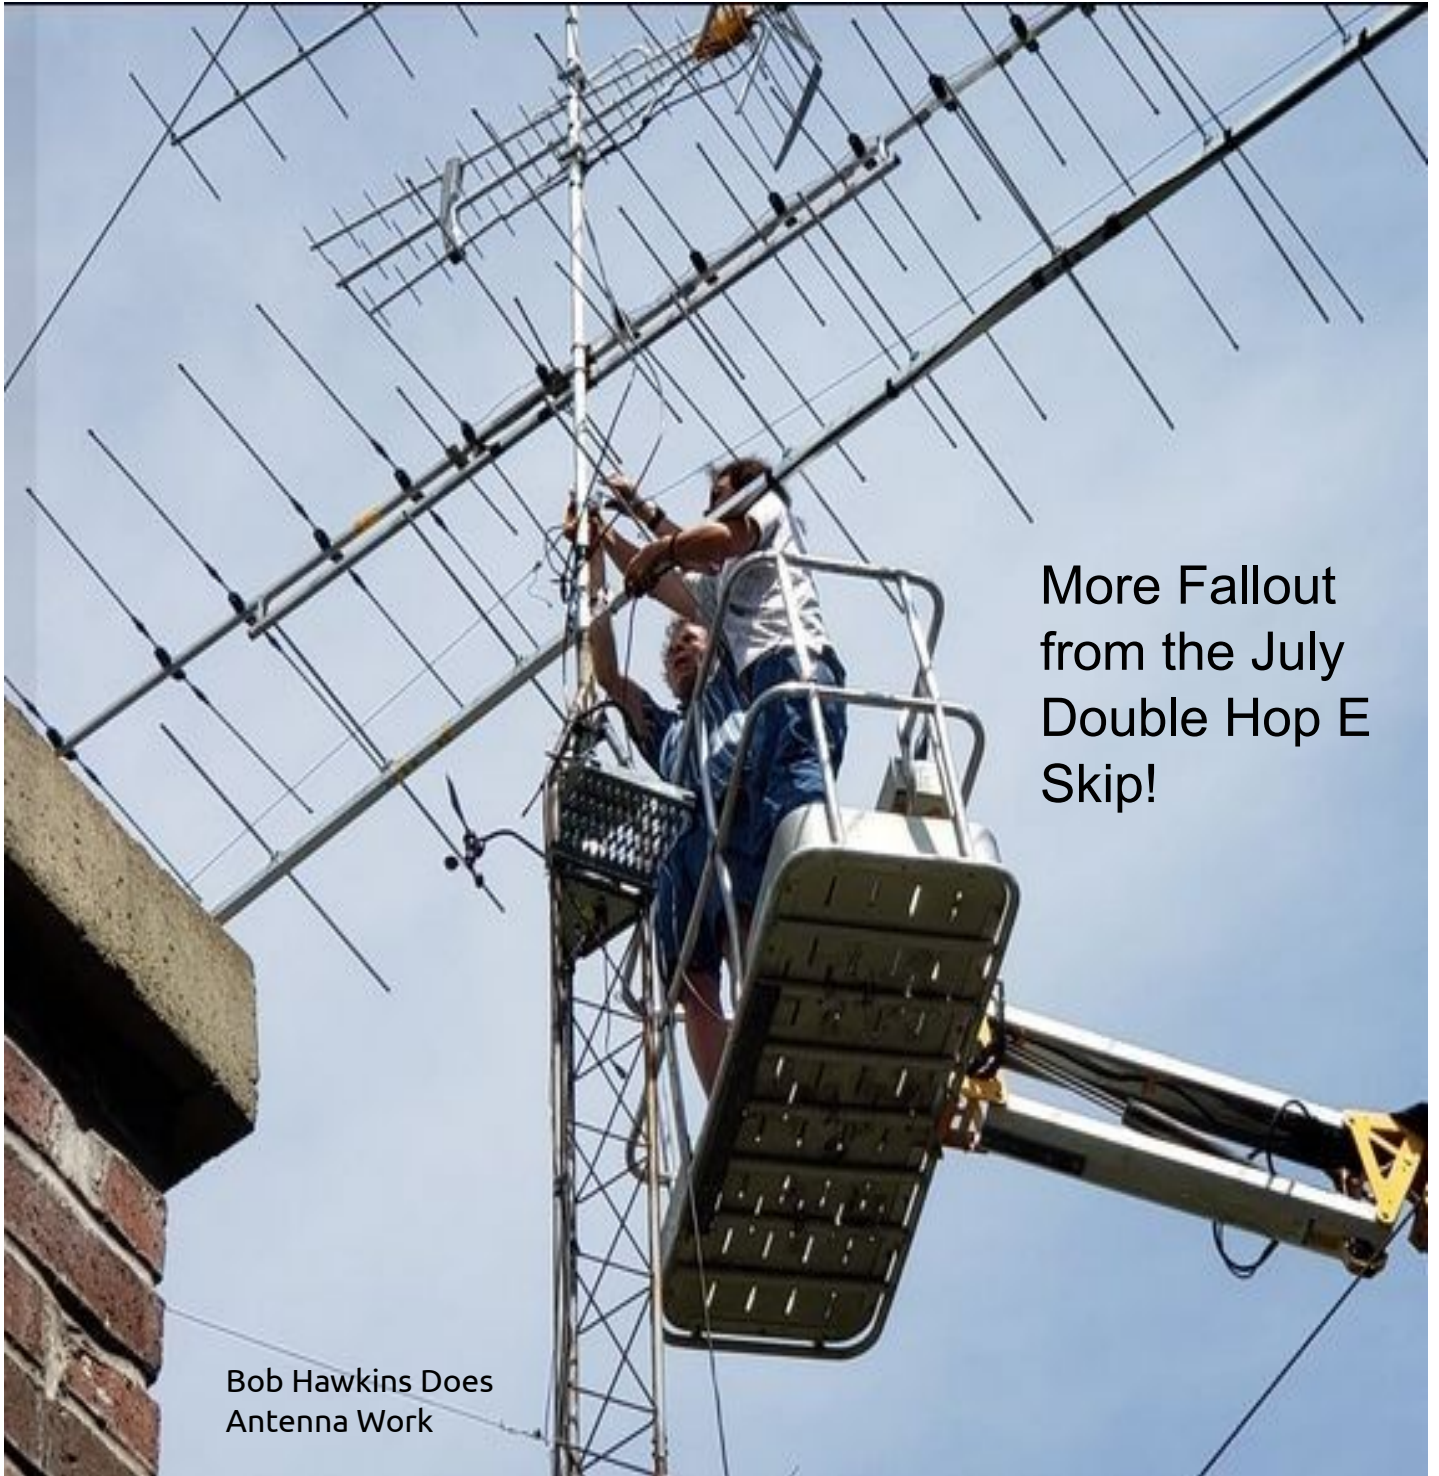

# VHF-UHF DIGEST

The Official Publication of the Worldwide TV-FM DX Association

OCTOBER 2021

More Fallout  
from the July  
Double Hop E  
Skip!

Bob Hawkins Does  
Antenna Work