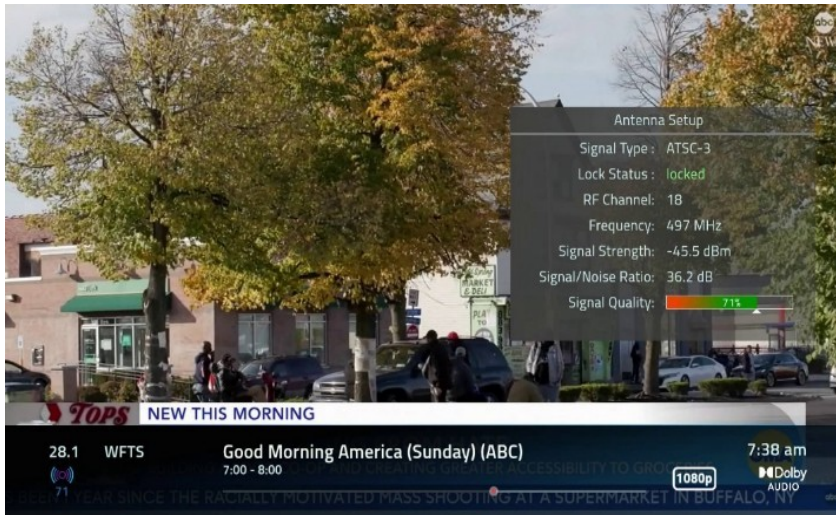

WMOR 18 (28.1) Tampa, FL
78 miles (125 km) tropo
Seen May 14, 2023

Now, let's have a look at a pair of Ryans ATSC 1.0 DX photos.