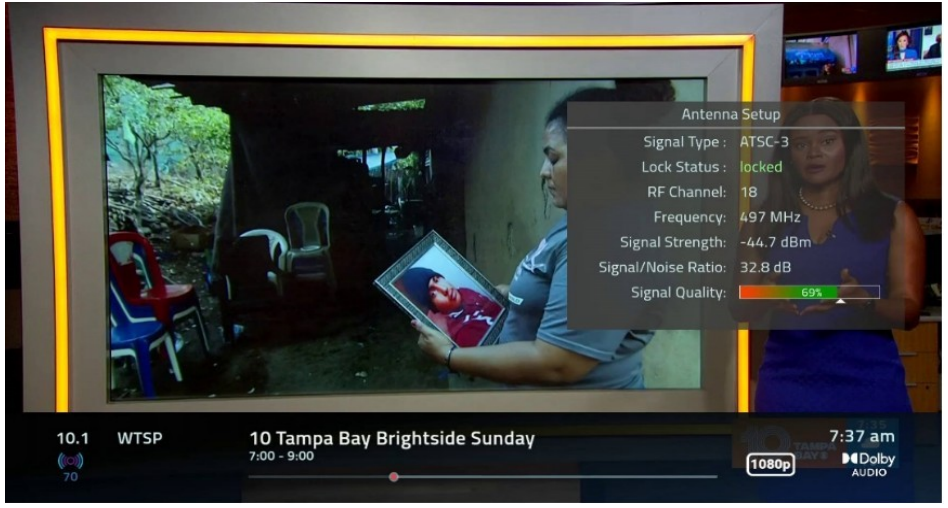

**WMOR 18 (10.1) Tampa, FL
78 miles (125 km) tropo
Seen May 14, 2023**