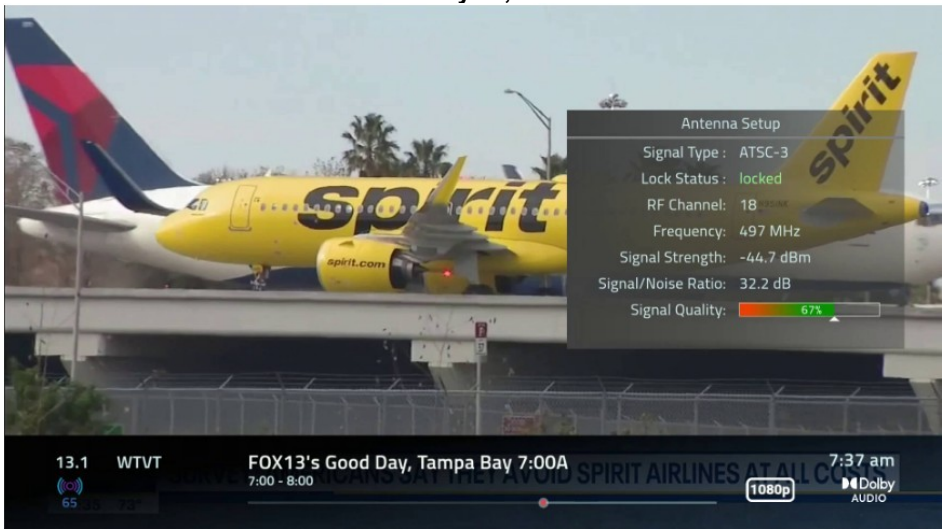

**WMOR 18 (13.1) Tampa, FL
78 miles (125 km) tropo
Seen May 14, 2023**