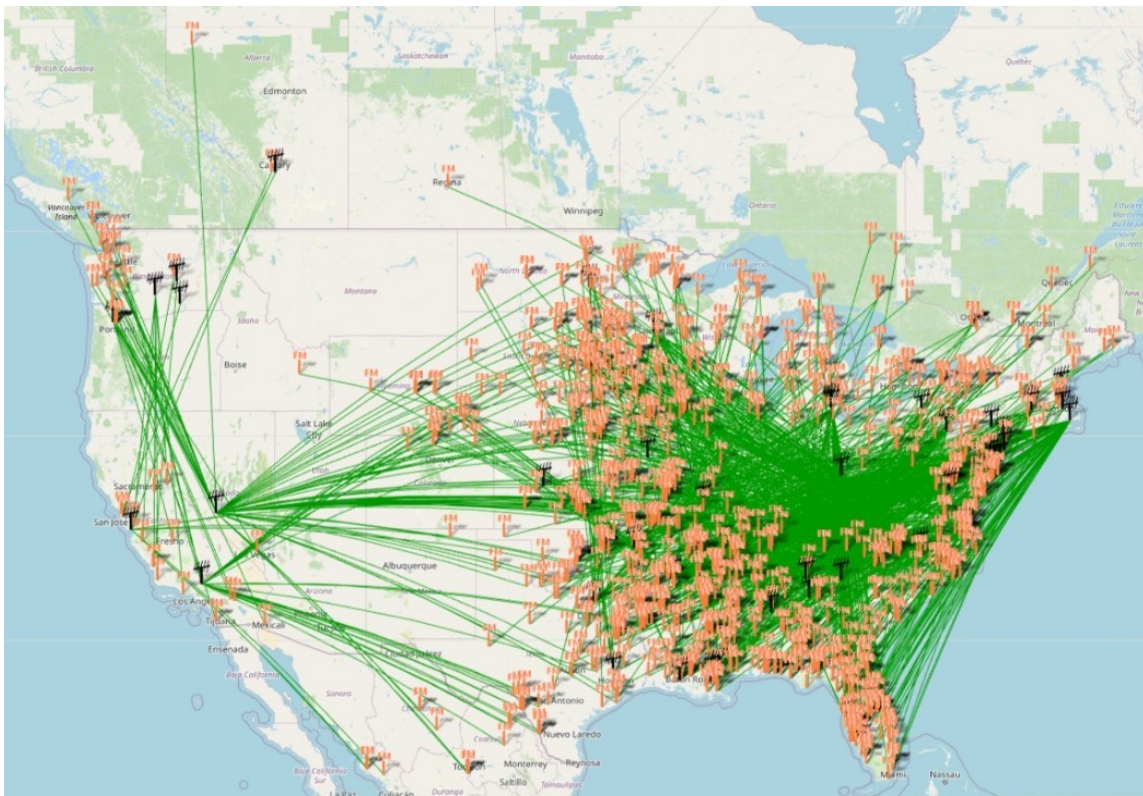

1755 W250CV 97.9 WI Green Bay, RDS PI: FFFF, liberal talk from the Civic Media group of stations, sounds like a NPR station, //WGBW 1590 Green Bay 807

6/17 Es

1951 K228FR 93.5 UT Roosevelt, translator for KNEU 980, logged the AM last year 775

2032 KBSS 91.1 ID Sun Valley, //KBSW 1046

6/20 Tr

0835 KVWE 102.9 TX Amarillo, thru HD sideband of KJYO 102.7, ESPN radio 231

0845 KLMR 93.5 CO Lamar, spot for Gonzales Unlimited Auto Body, other local spots, RDS, AC, neat hearing this after their recent national headlines, in for over an hour 323

0937 K244FS 96.7 TX Perryton, // to KEYE 1400, also had their co-owned full power FM in 181

6/22 Es

1235 WBJD 91.5 NC Atlantic Beach, classical, RDS 1187

1258 WLGP 100.3 NC Harkers Island, SBN news, ID 1197

1348 WKNC 88.1 NC Raleigh, in HD over local KMSI 88.1 1071

1359 WIQR 88.7 VA Lexington, // WQIQ, ID 1025

1407 WNCO 101.3 OH Ashland, calls, country 915

1437 WJXQ 106.1 MI Charlotte, rock, RDS 846

1440 CIMJ 106.1 ON Guelph, "Magic 106.1," local wx 1082

1447 WDMK 105.9 MI Detroit, "105.9 Kiss FM," RDS 918

1454 WYCA 102.3 IL Crete, "Rejoice FM," worked at WYCA when it was on 92.3 in Hammond IN (my hometown), 92.3 is now WPWX, both owned by Crawford 683

1506 WCKL 97.9 IL Chicago, "K-love," RDS 700

1517 WCMW 103.9 MI Harbor Springs, // WCMU 957

1521 WDSE 103.3 MN Duluth, rock, RDS 832

1544 WIRC 89.3 MN Ely, sports rpt, NPR's *All Things Considered* 908

May 31st E Skip Map