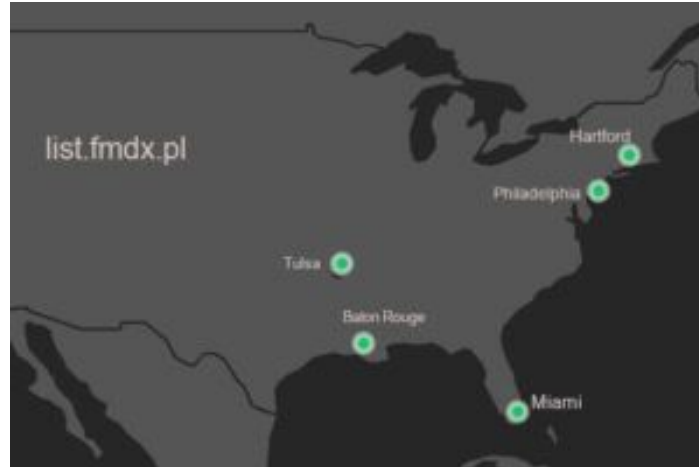

database doesn't have a database of Colombian radio stations, his site could be useful to DXers who receive stations from there via skip.

**CHCM 88.3 HEARD IN SPAIN.** On May 27th, Spanish FM DXer Mauricio Molano in Cecaes, in the western part of Spain, heard CHCM Marystown by double hop E skip at roughly 10:25am, EDT. Mauricio wrote this in the [E17GL blog](#): I have managed to fulfill another of my DX challenges: to catch an FM station from the other side of the pond! It was this afternoon, during the opening of Es, which had started around 1200Z and brought me several stations from the Azores Islands with good signals. A couple of hours later, our colleague Larry Horlick (Colley's Point, NL) began picking up Spanish and Portuguese stations.

update each one – the transmitter power and the Lat/Lon for each tower location. It took me about 6 weeks to get it finished, squeezing in the updates as I had time.

**TEF WEBSERVER MAP.** This map of US TEF Webservers may help you ID a station if skip is arriving at your location from that area. Another webserver has been noticed in Toronto occasionally. Hartford, Tabernacle NJ and Miami are on 24/7.