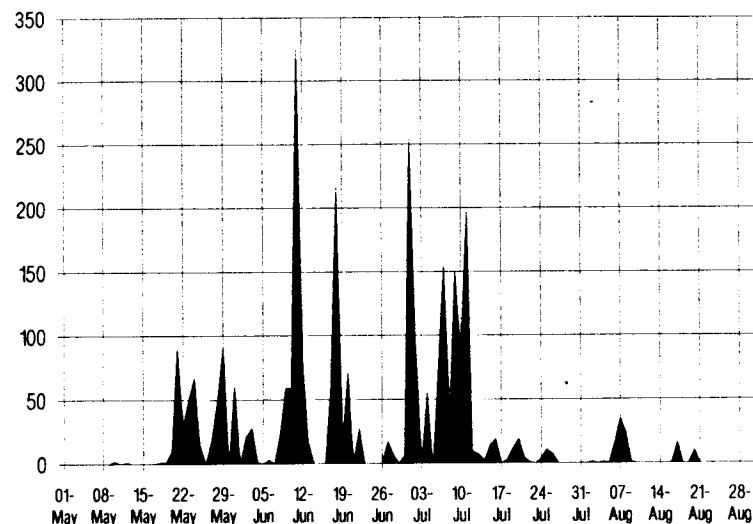

1996 TOTAL-SEASON RANK: 11th/16

(rank is for seasons 1981 to 1996. No ranks compiled outside April-Sept. at this time)

1996 SKIP SEASON - LOGGINGS EACH DAY

MAJOR OPENING (200 loggings): 3 openings (June 11, 18, July 1)