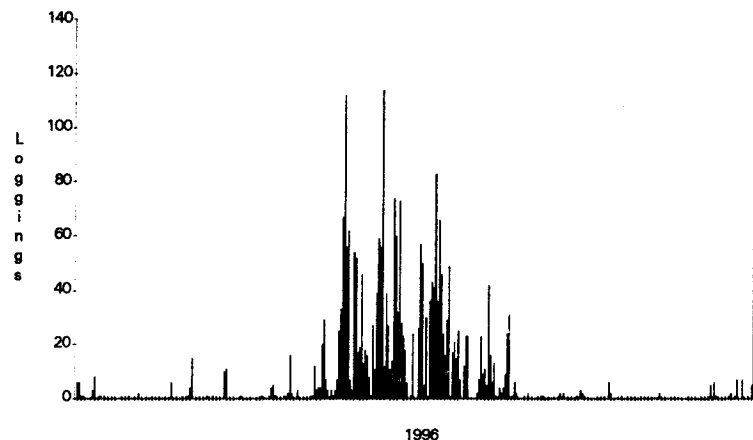

If I hadn't counted dates in December 1995, the next three openings would have been 5/24/96 (62 loggings), 6/18/96 (60), and 6/9/96. (59)

Monthly Breakdown:

Month	Es loggings	Es days	Loggings per day
January	28	11	2.55
February	9	9	1.00
March	43	11	3.91
April	37	11	3.36
May	651	28	23.25
June	830	29	28.62
July	756	26	29.08
August	219	22	9.95
September	13	9	1.44
October	9	4	2.25
November	2	1	2.00
December	357	17	21.00
Total:	2,954	178	16.60
1995:	3,391	160	
1994:	2,253	118	
1993:	1,585	102	

Many of us considered 1996 a dud year, but the statistics would seem to show otherwise! It wasn't quite as good as 1995 in total loggings, but it had more days of skip than any year in my records.

Pests:

The following stations were the biggest Es pests in 1996:

WPBT-2	(99)	WCBD-2	(48)
WEDU-3	(79)	KNAZ-2	(46)
WESH-2	(74)	KGAN-2	(44)
WUND-2	(51)	WJBK-4	(44)
KPRC-2	(51)	KWGN-2	(43), tied with WFOR-4 (43)

By channel, the biggest pests were:

Channel 2 - WPBT	Channel 3 - WEDU
Channel 4 - WFOR	Channel 5 - WPTV
Channel 6 - WTVJ	

Note that all five of these stations are in South Florida!

High-band skip was reported on only two days, May 18 and May 31. A MUF of 162MHz was reported on July 1; there was probably also high-band skip on this day.

1996 TV Skip
Loggings per day